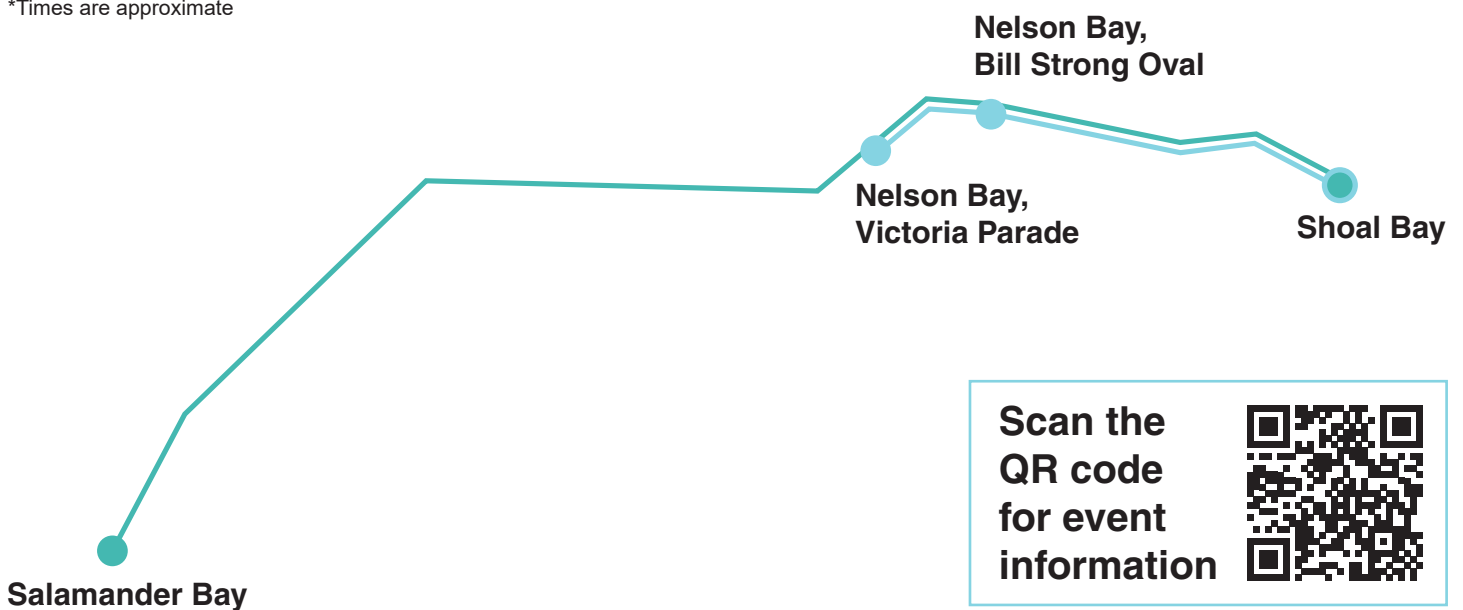

**Frequency:** The loop starts at 2:30pm from Stop 1: Salamander Bay and runs until 9pm. The bus runs approximately every 40 minutes.

## Shuttle 2 – Continuous loop between Nelson Bay and Shoal Bay

**Stop 1: Nelson Bay** – Bus Zone, Victoria Parade.

**Stop 2: Nelson Bay** – Bill Strong Oval Bus Stop, Shoal Bay Road.

**Stop 3: Shoal Bay** – Corner of Government Road and Shoal Bay Road.

**Frequency:** The loop starts at 2:30pm from Stop 1: Nelson Bay and runs until 9:15pm. The bus runs approximately every 20 minutes.

\*Times are approximate

Scan the QR code for event information