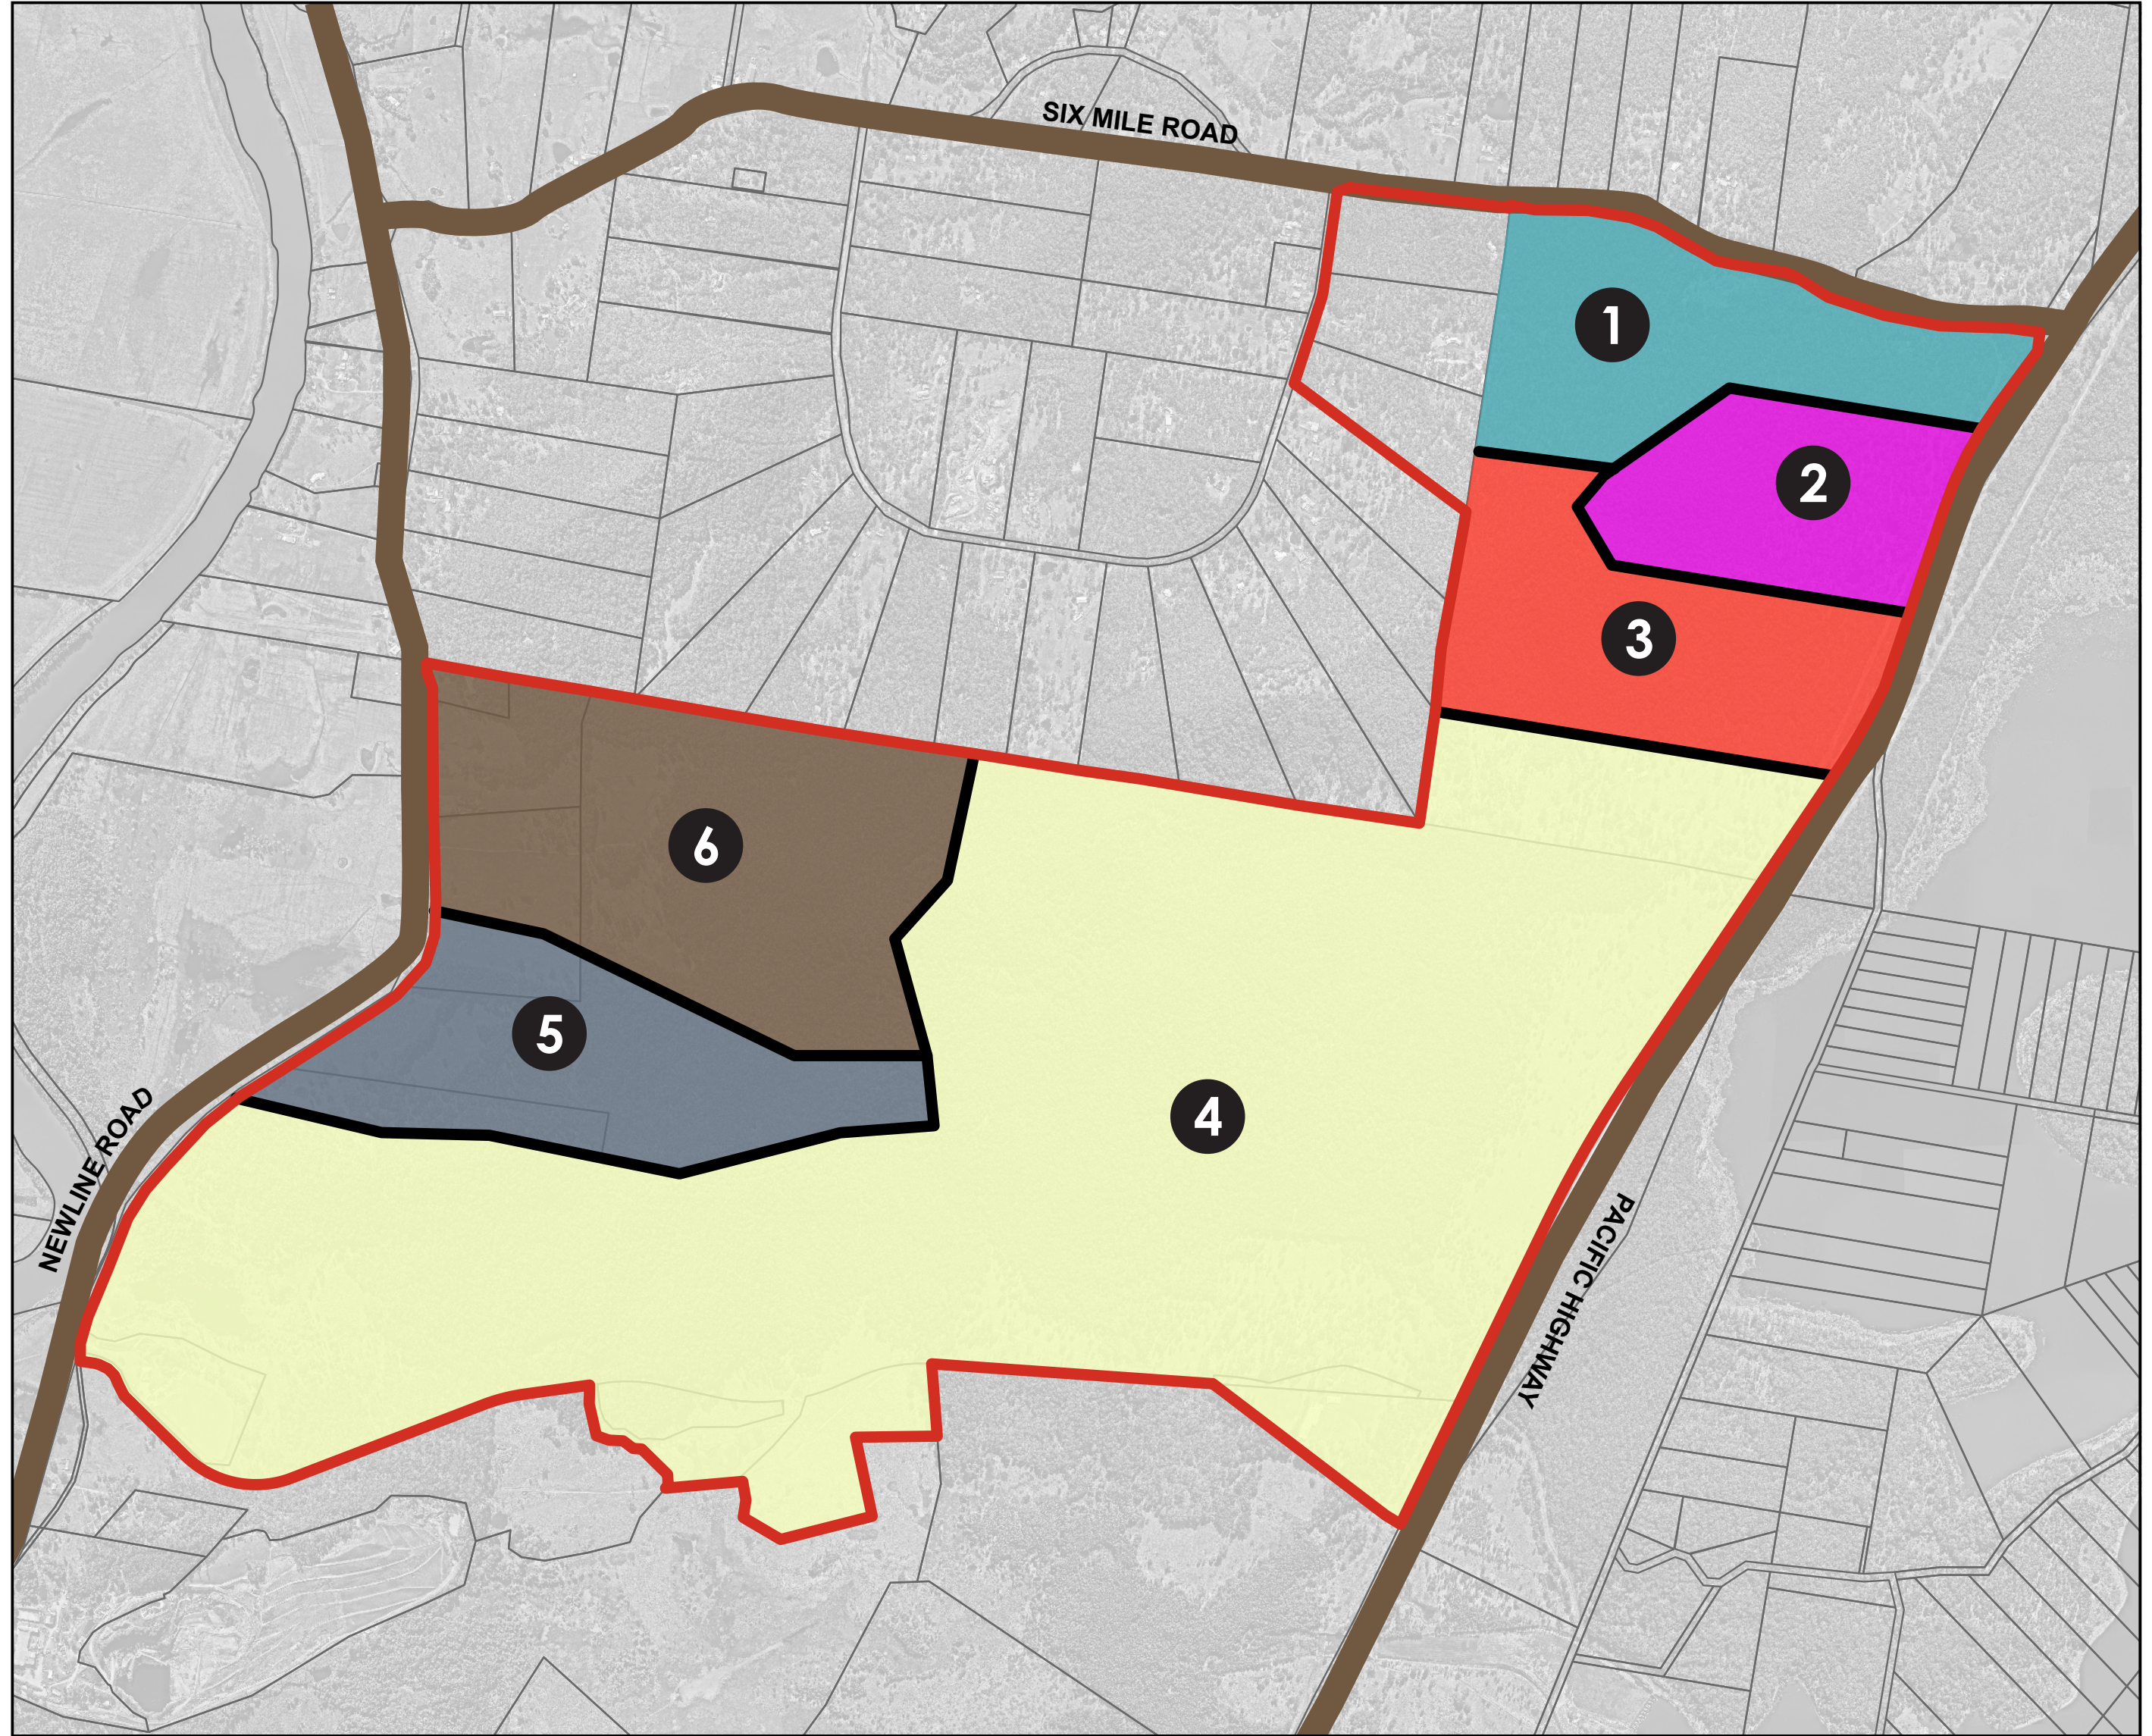

Figure 58: Kings Hill - Raymond Terrace Locality Controls Map 2

LEGEND

-  Kings Hill
-  Collector road
-  Environmental precinct 1
-  Environmental precinct 2
-  Environmental precinct 3
-  Environmental precinct 4
-  Environmental precinct 5
-  Environmental precinct 5
-  Precincts

© Nearmap