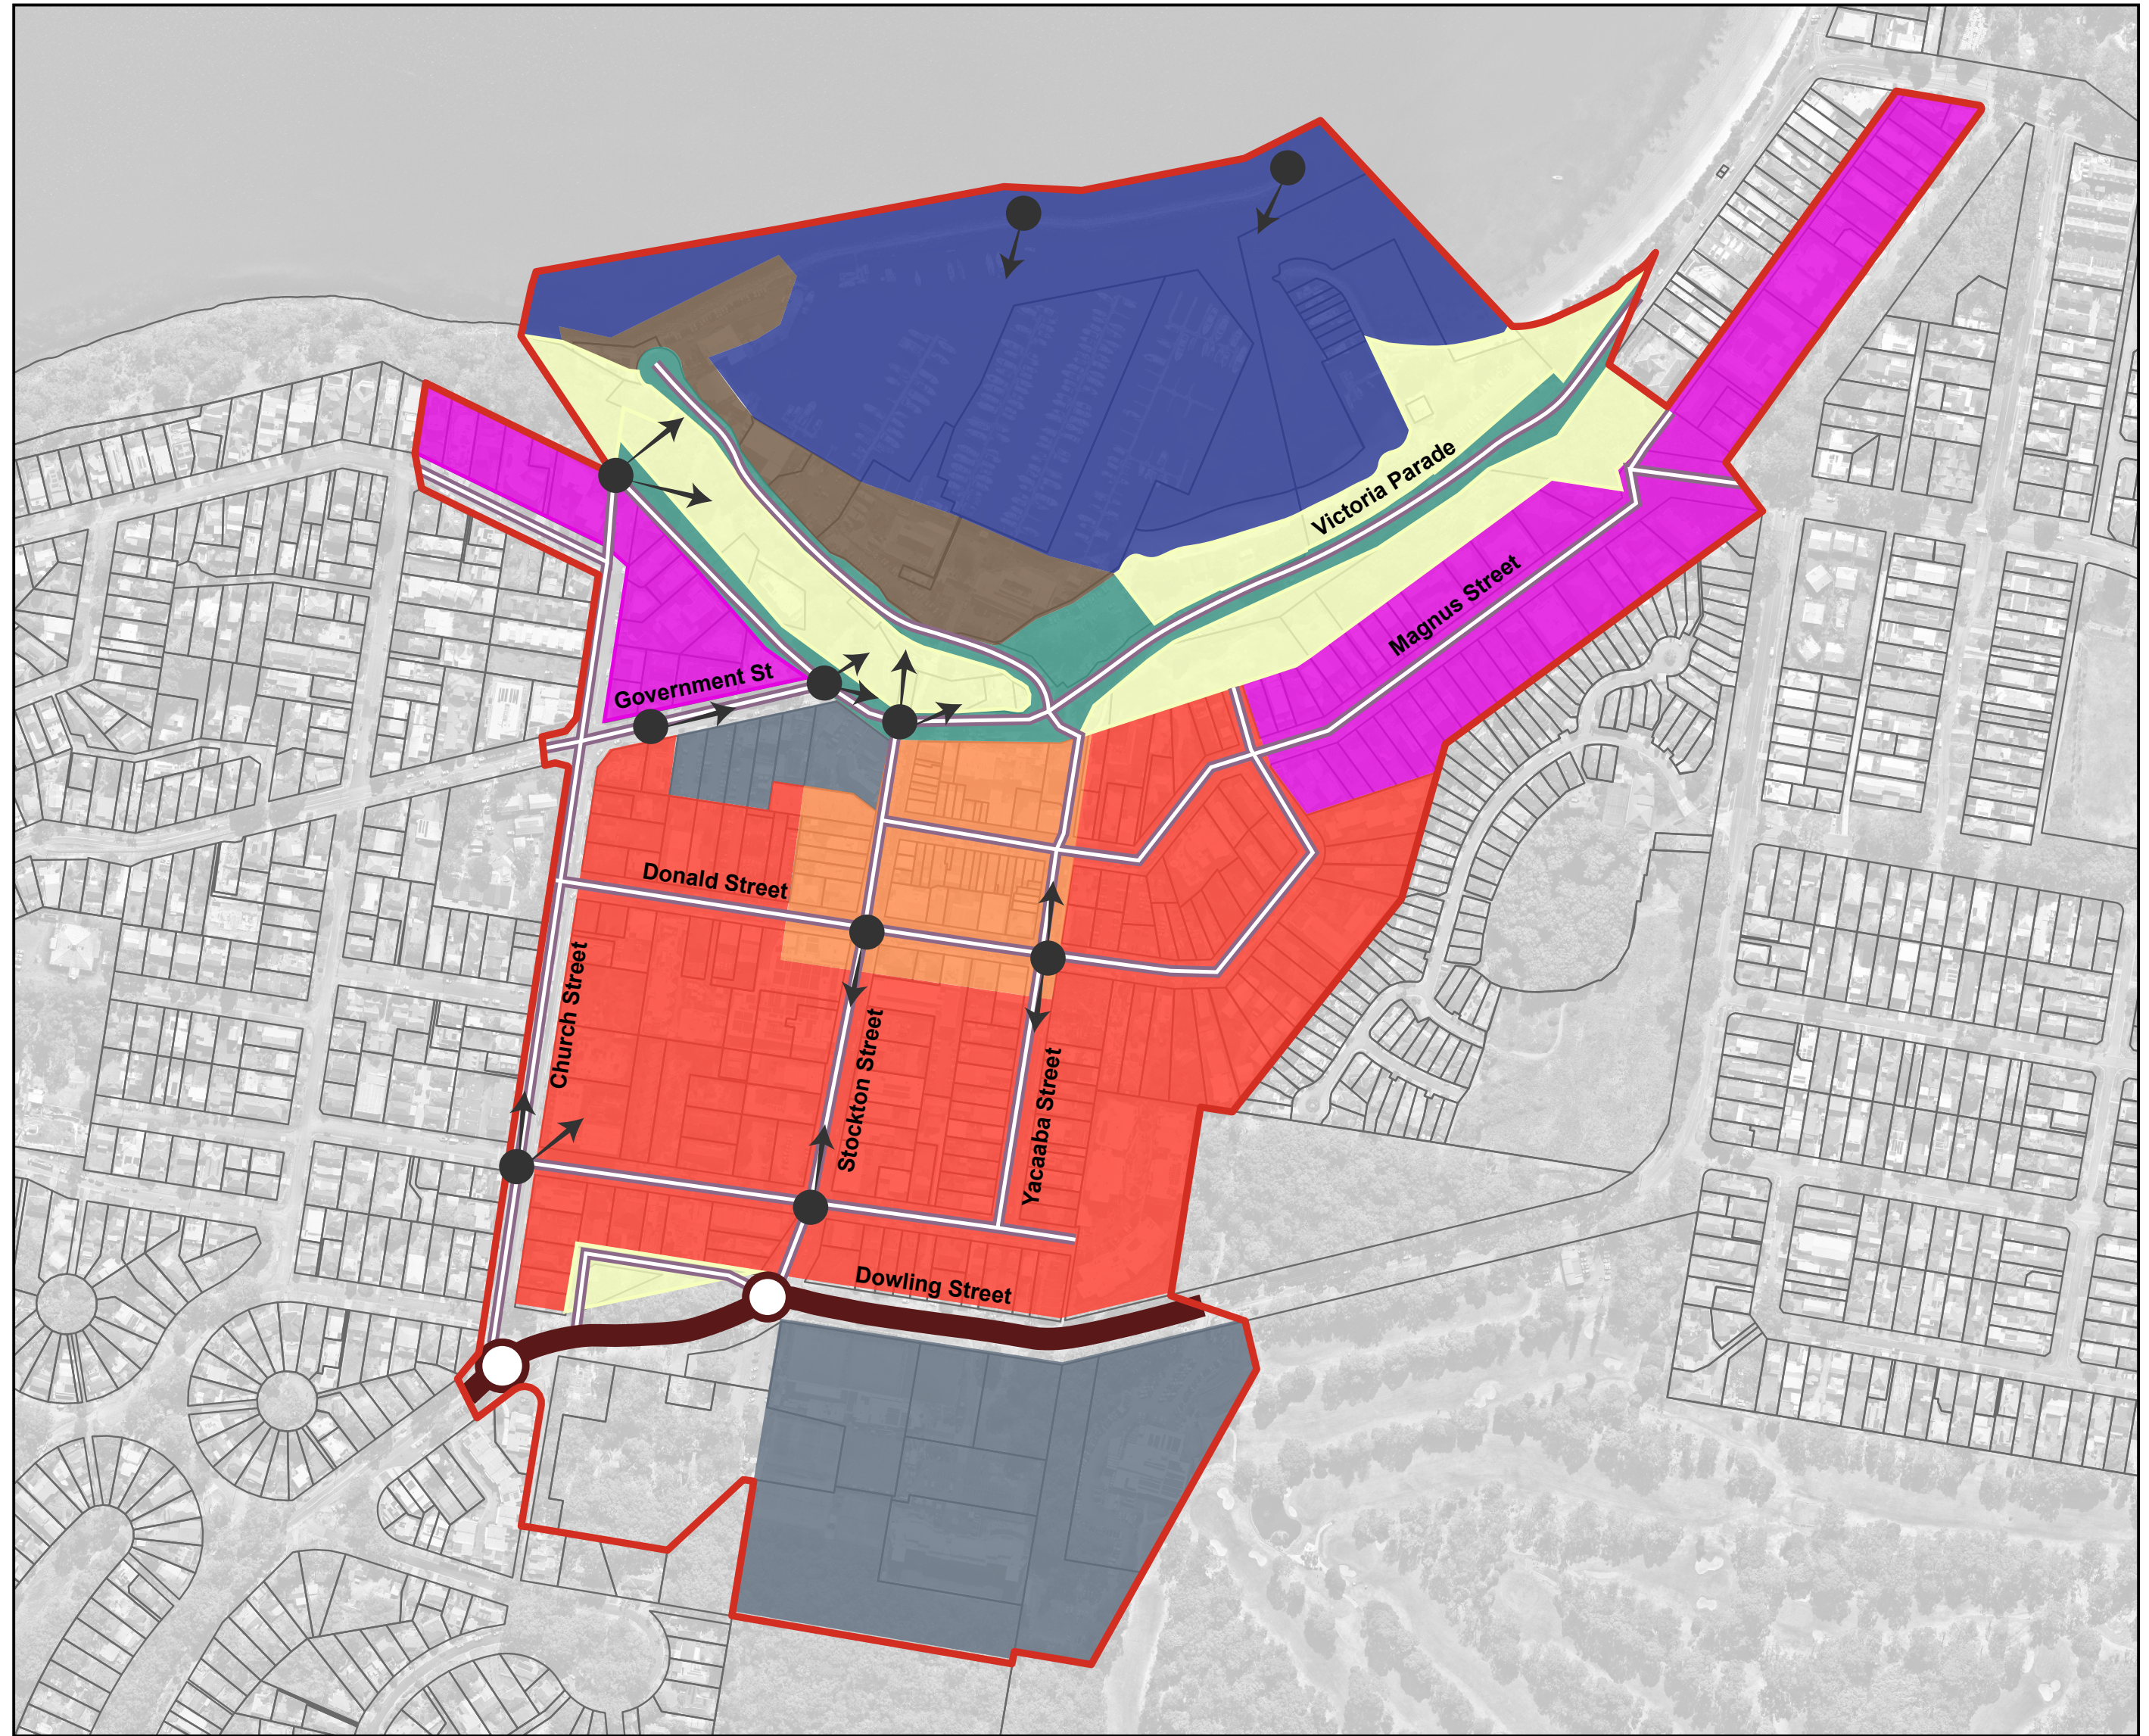

Figure 52: Nelson Bay Town Centre Locality Controls Map

LEGEND

-  Nelson Bay Town Centre
-  Precinct - Leisure and tourism
-  Precinct - Foreshore
-  Precinct - Village
-  Precinct - Greenlink
-  Precinct - Town living and commercial
-  Precinct - Foreshore town living
-  Local street
-  Collector road
-  Collector intersection
-  Significant vista
-  Nelson Bay Marina
-  Open space

© Nearmap