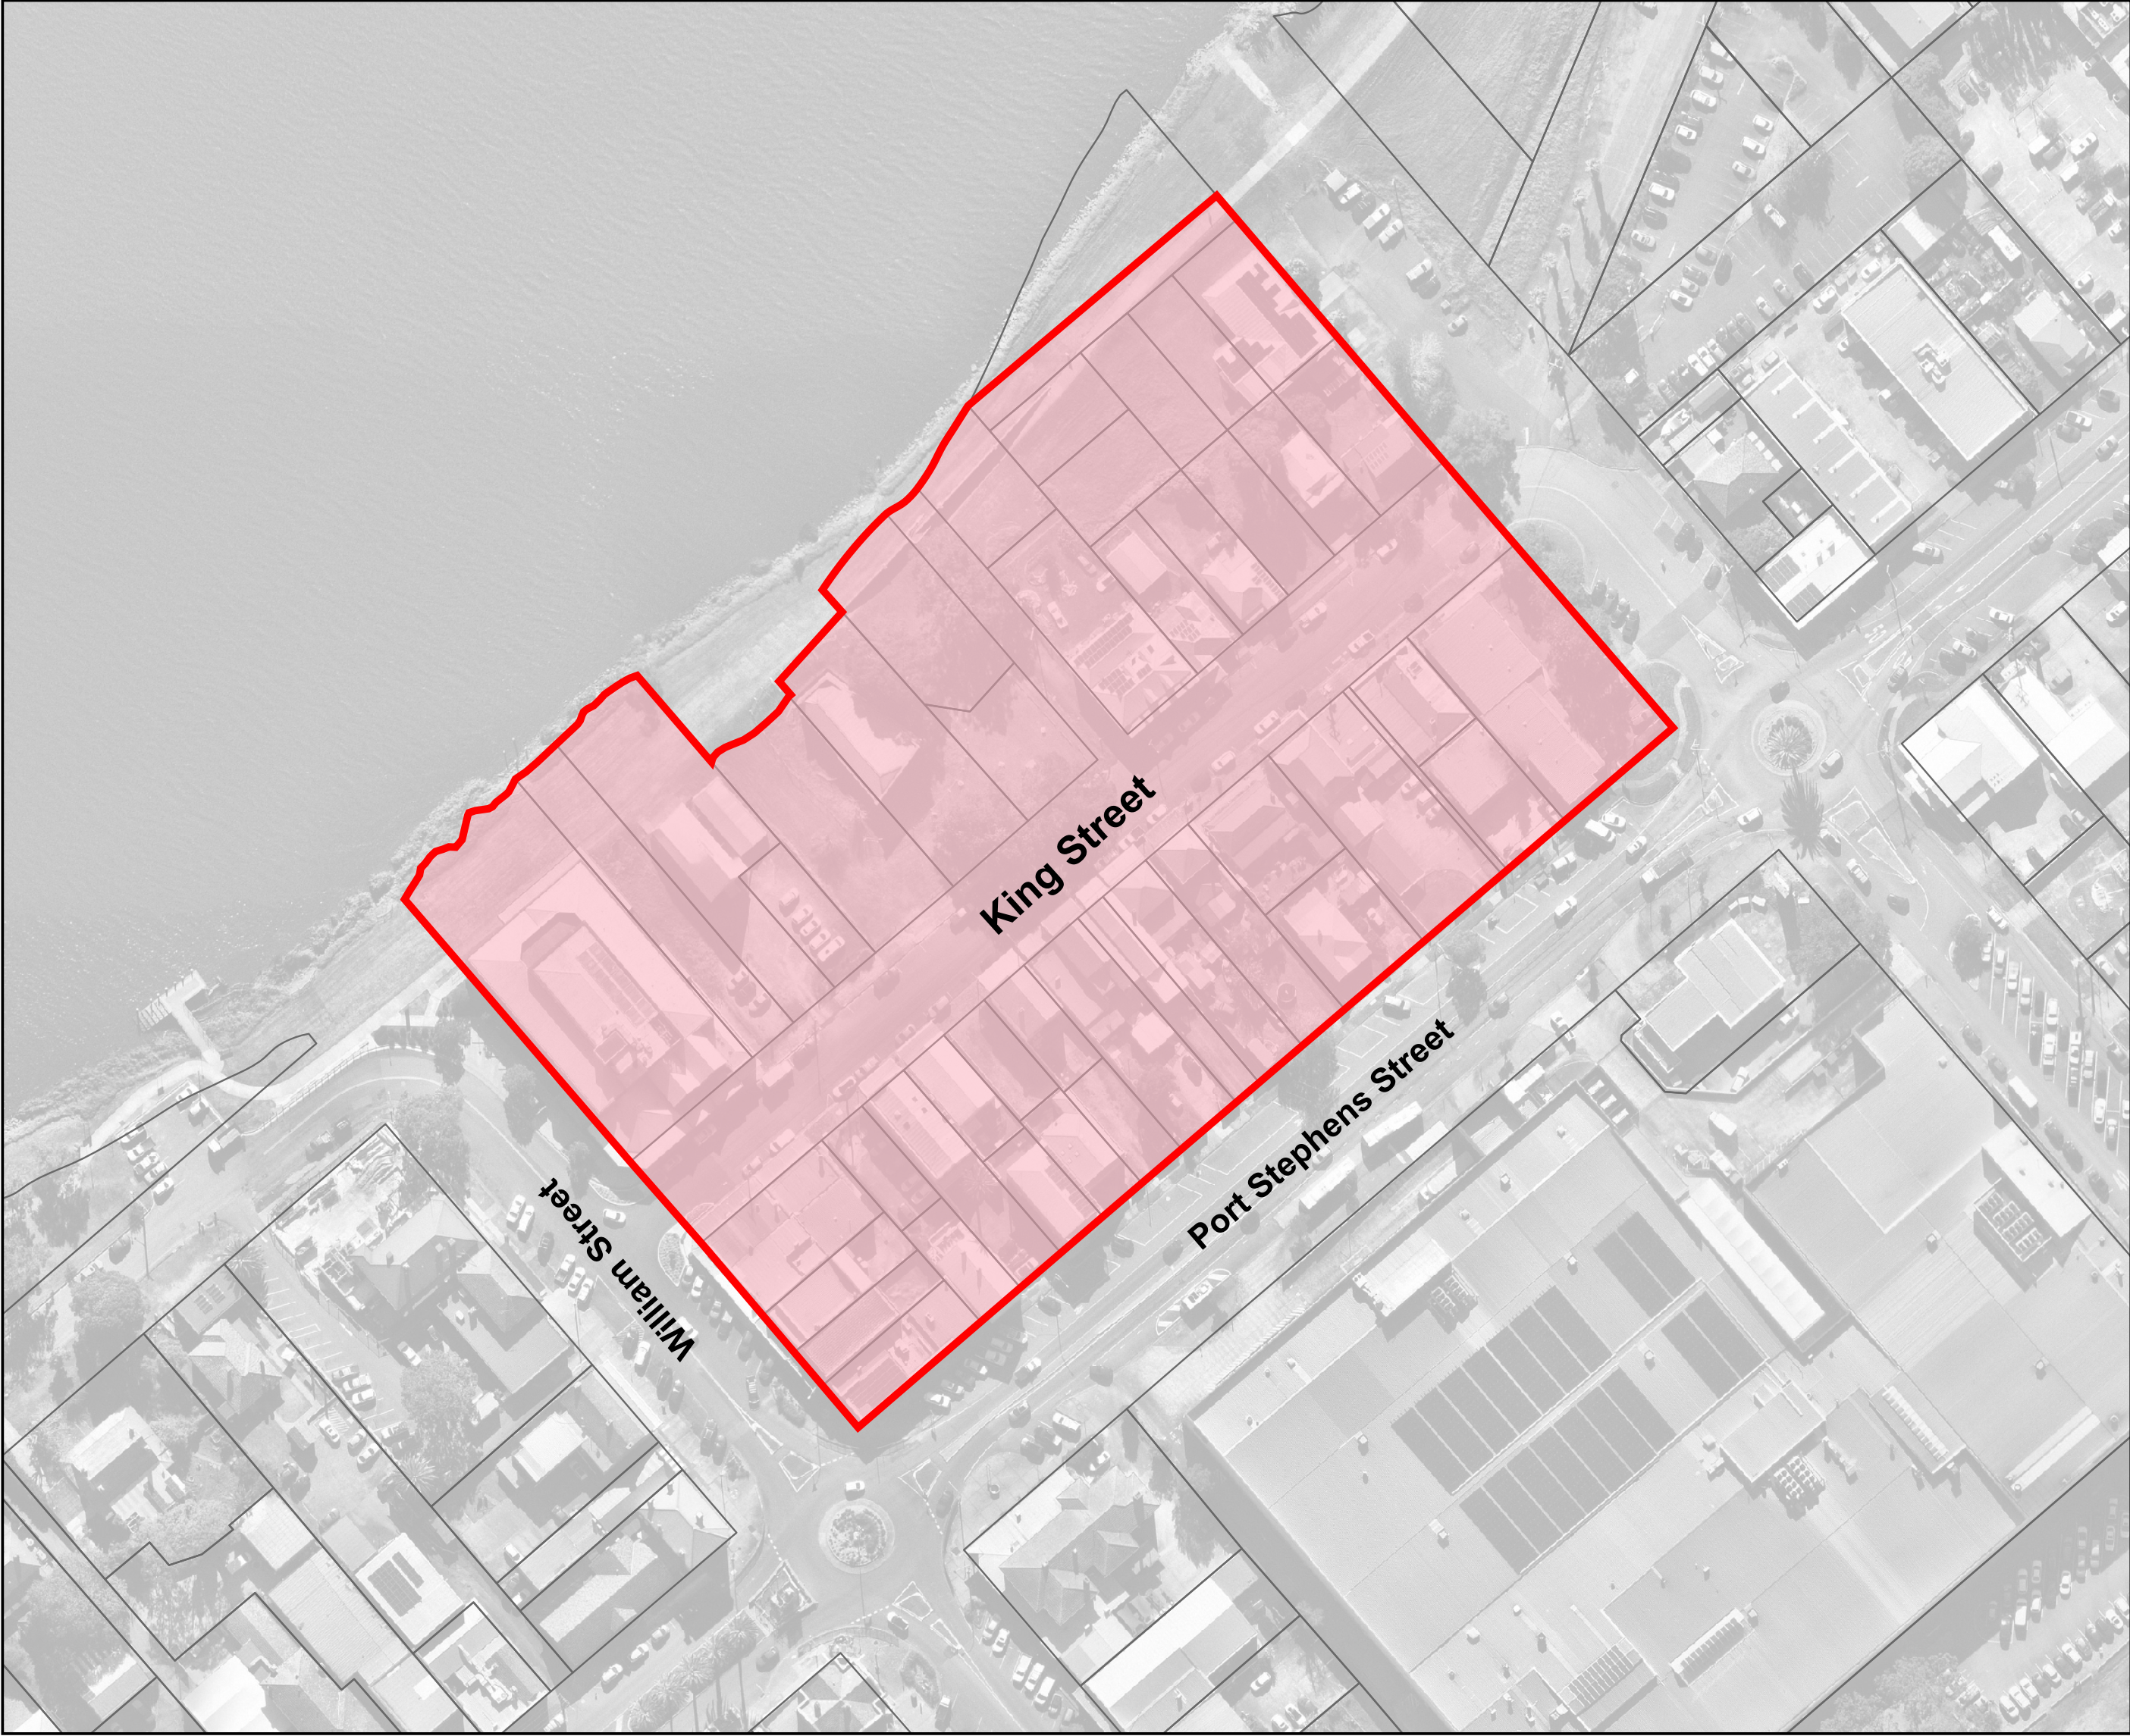

LEGEND

Site Identification Map

 King Street Heritage Precinct

© Nearmap