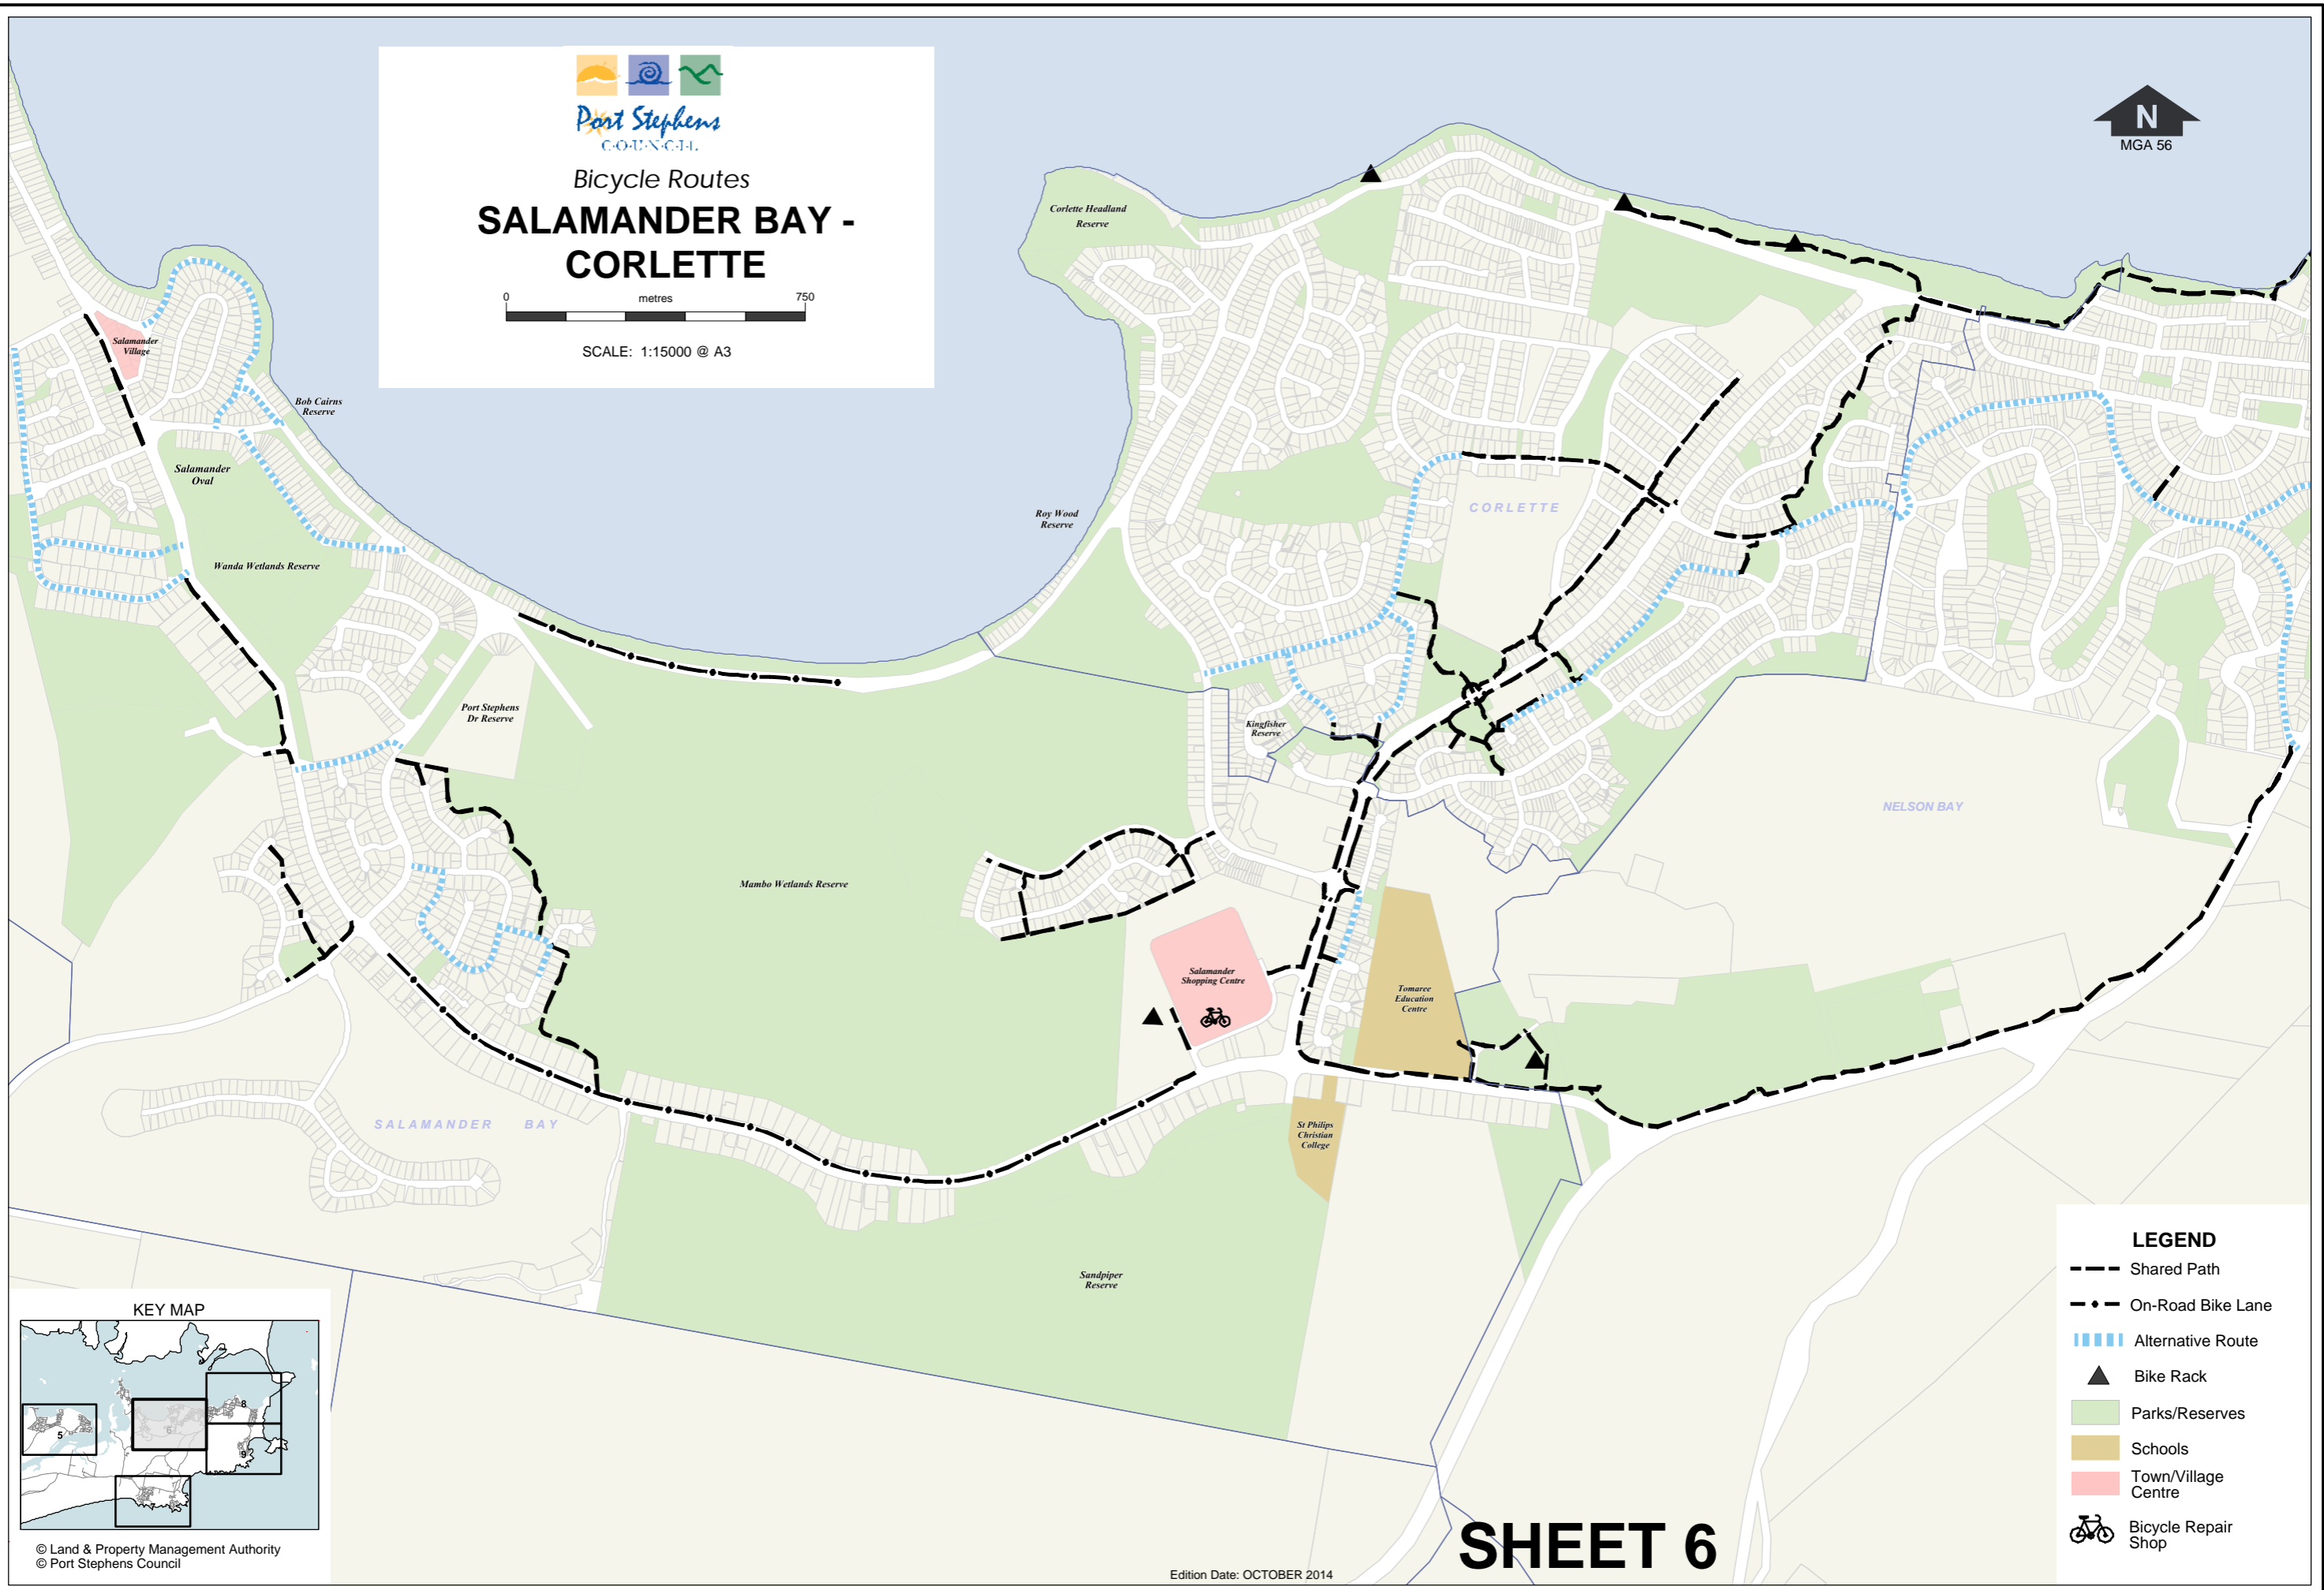

# Bicycle Routes SALAMANDER BAY - CORLETTE

SCALE: 1:15000 @ A3

| LEGEND |                     |
|--------|---------------------|
|        | Shared Path         |
|        | On-Road Bike Lane   |
|        | Alternative Route   |
|        | Bike Rack           |
|        | Parks/Reserves      |
|        | Schools             |
|        | Town/Village Centre |
|        | Bicycle Repair Shop |

# SHEET 6

© Land & Property Management Authority  
© Port Stephens Council

Edition Date: OCTOBER 2014

FILE LOCATION: G:\gismaps\Cycleways\Bicycle Routes 2014\Salamander Bay (A3L).swd