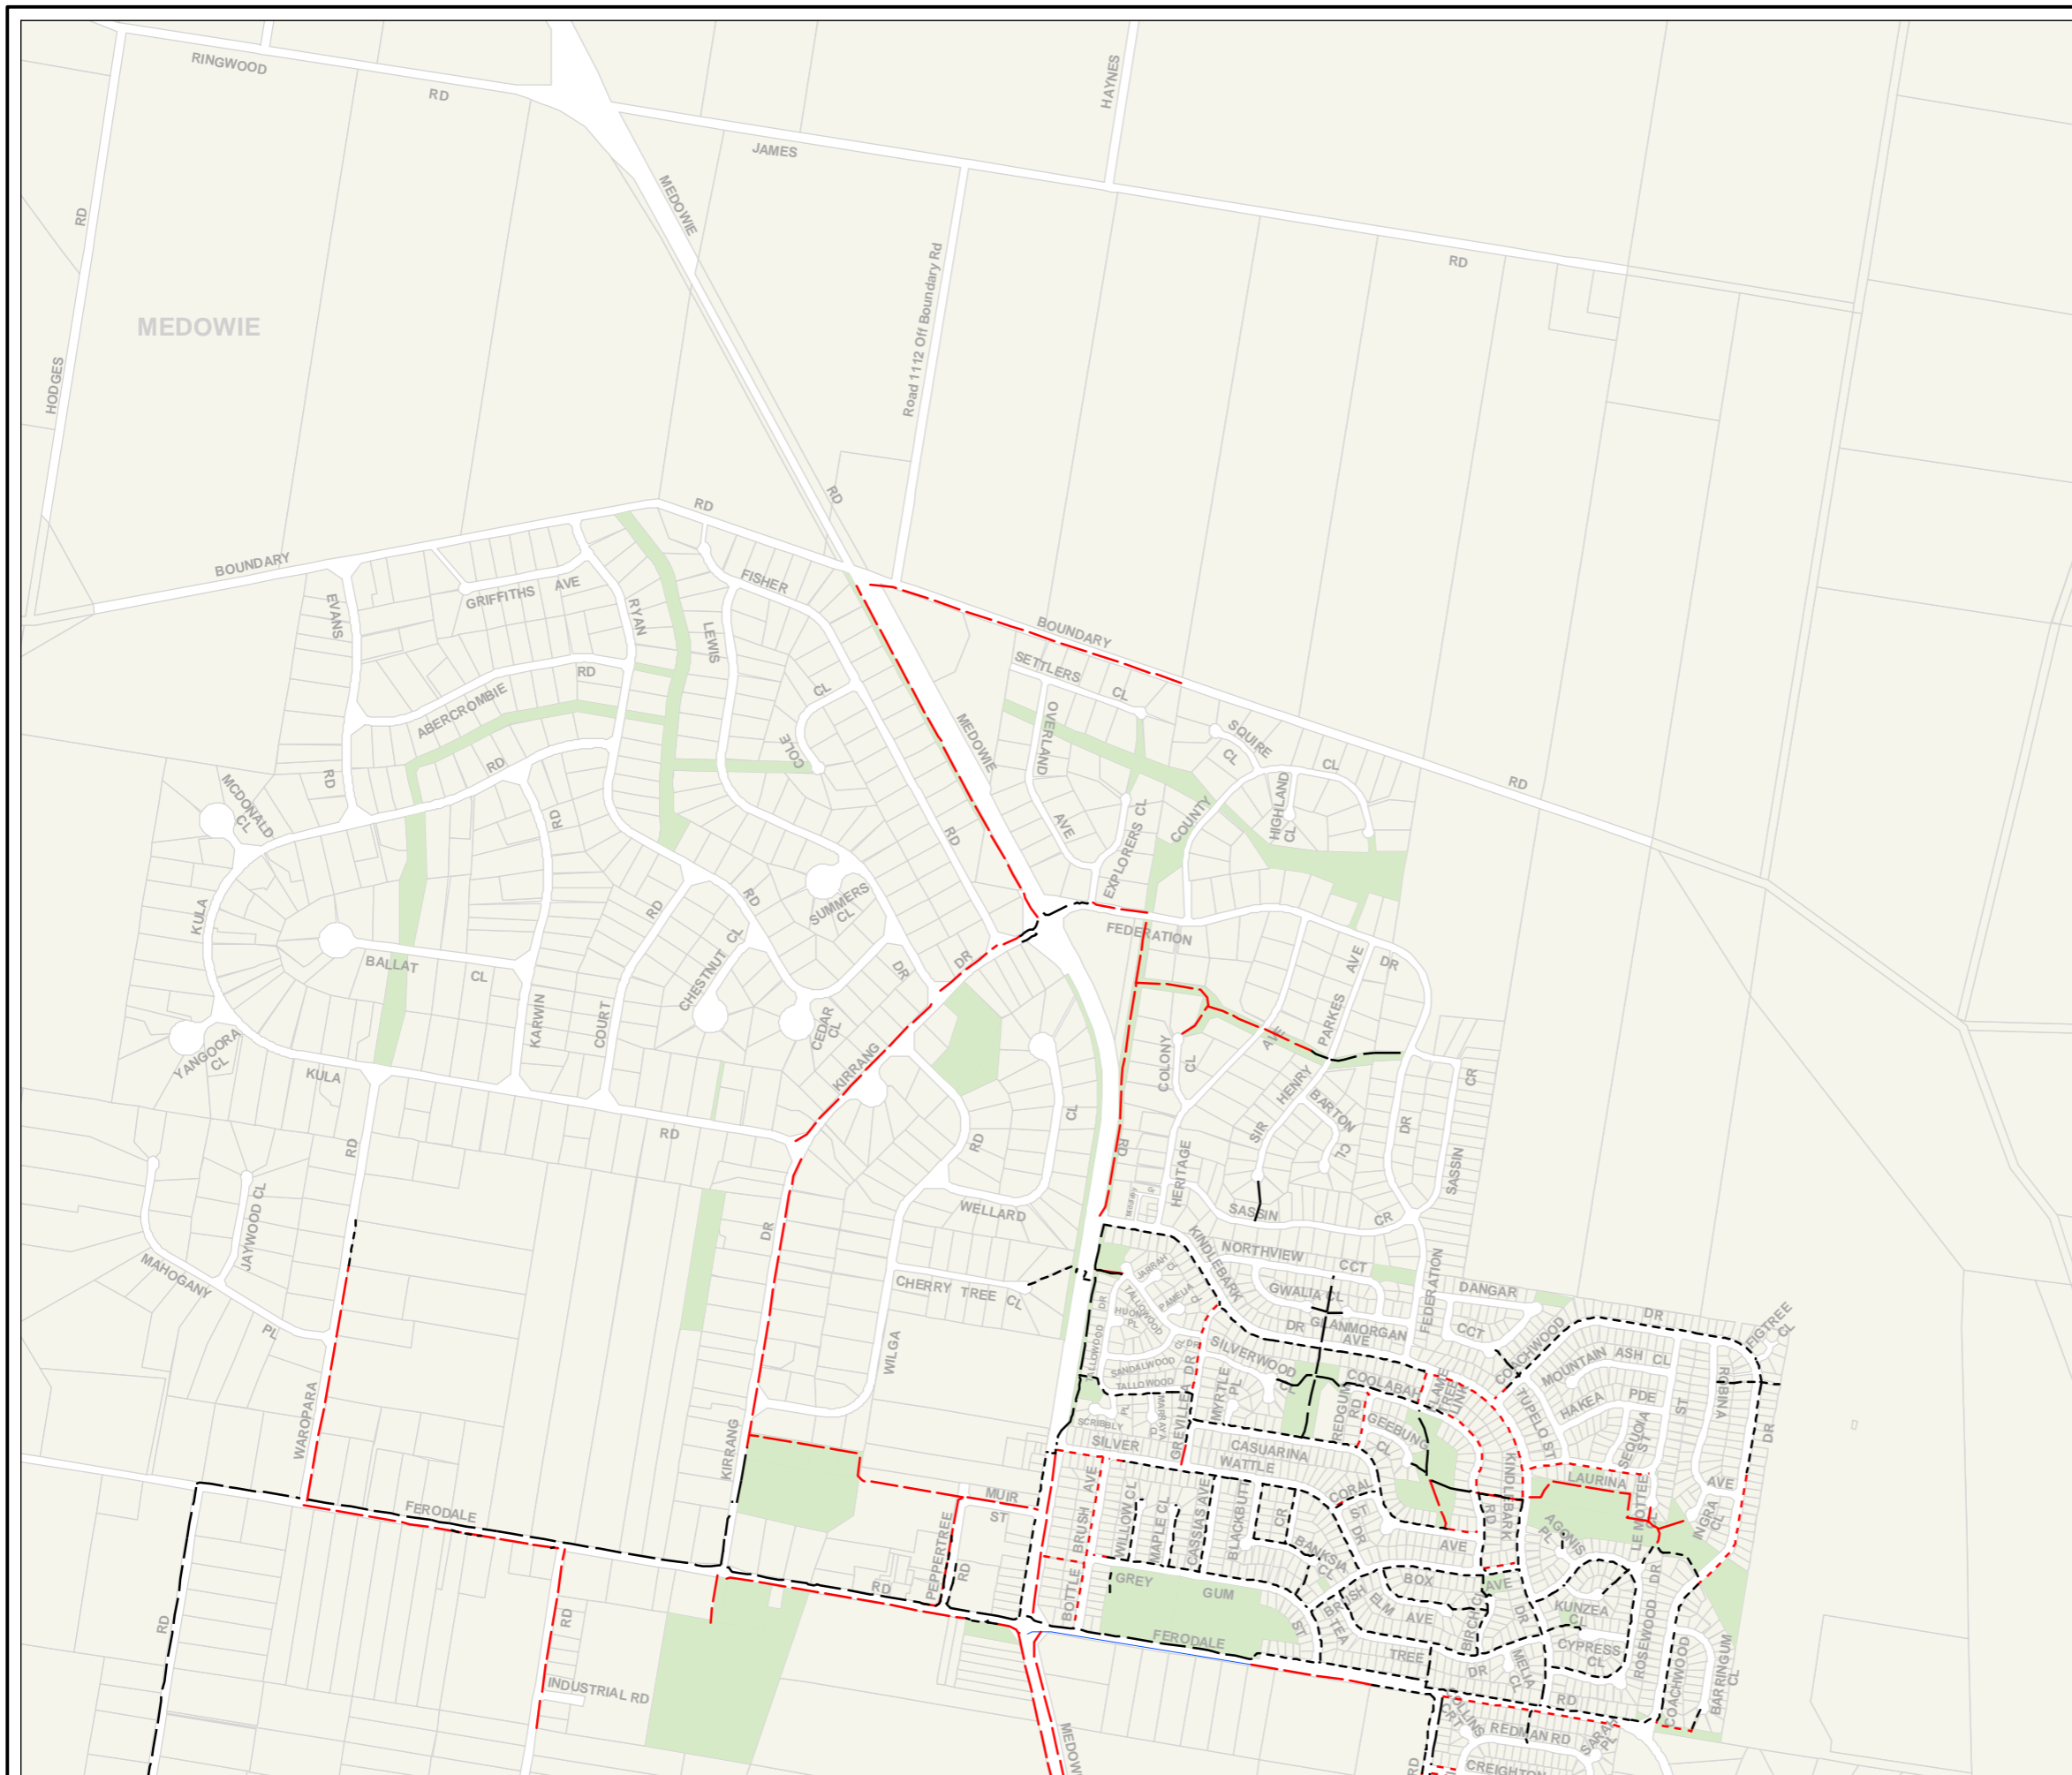

PORT STEPHENS
COUNCIL

The Pathways Plan

MEDOWIE

LEGEND

Pathways

Existing Infrastructure

----- Footpath

----- Shared Path

Proposed Infrastructure

----- Footpath

----- Shared Path

█ Parks/Reserves

© NSW Land & Property Information
© Port Stephens Council

MGA 56

SCALE: NOT TO SCALE

Edition Date: SEPTEMBER 2015