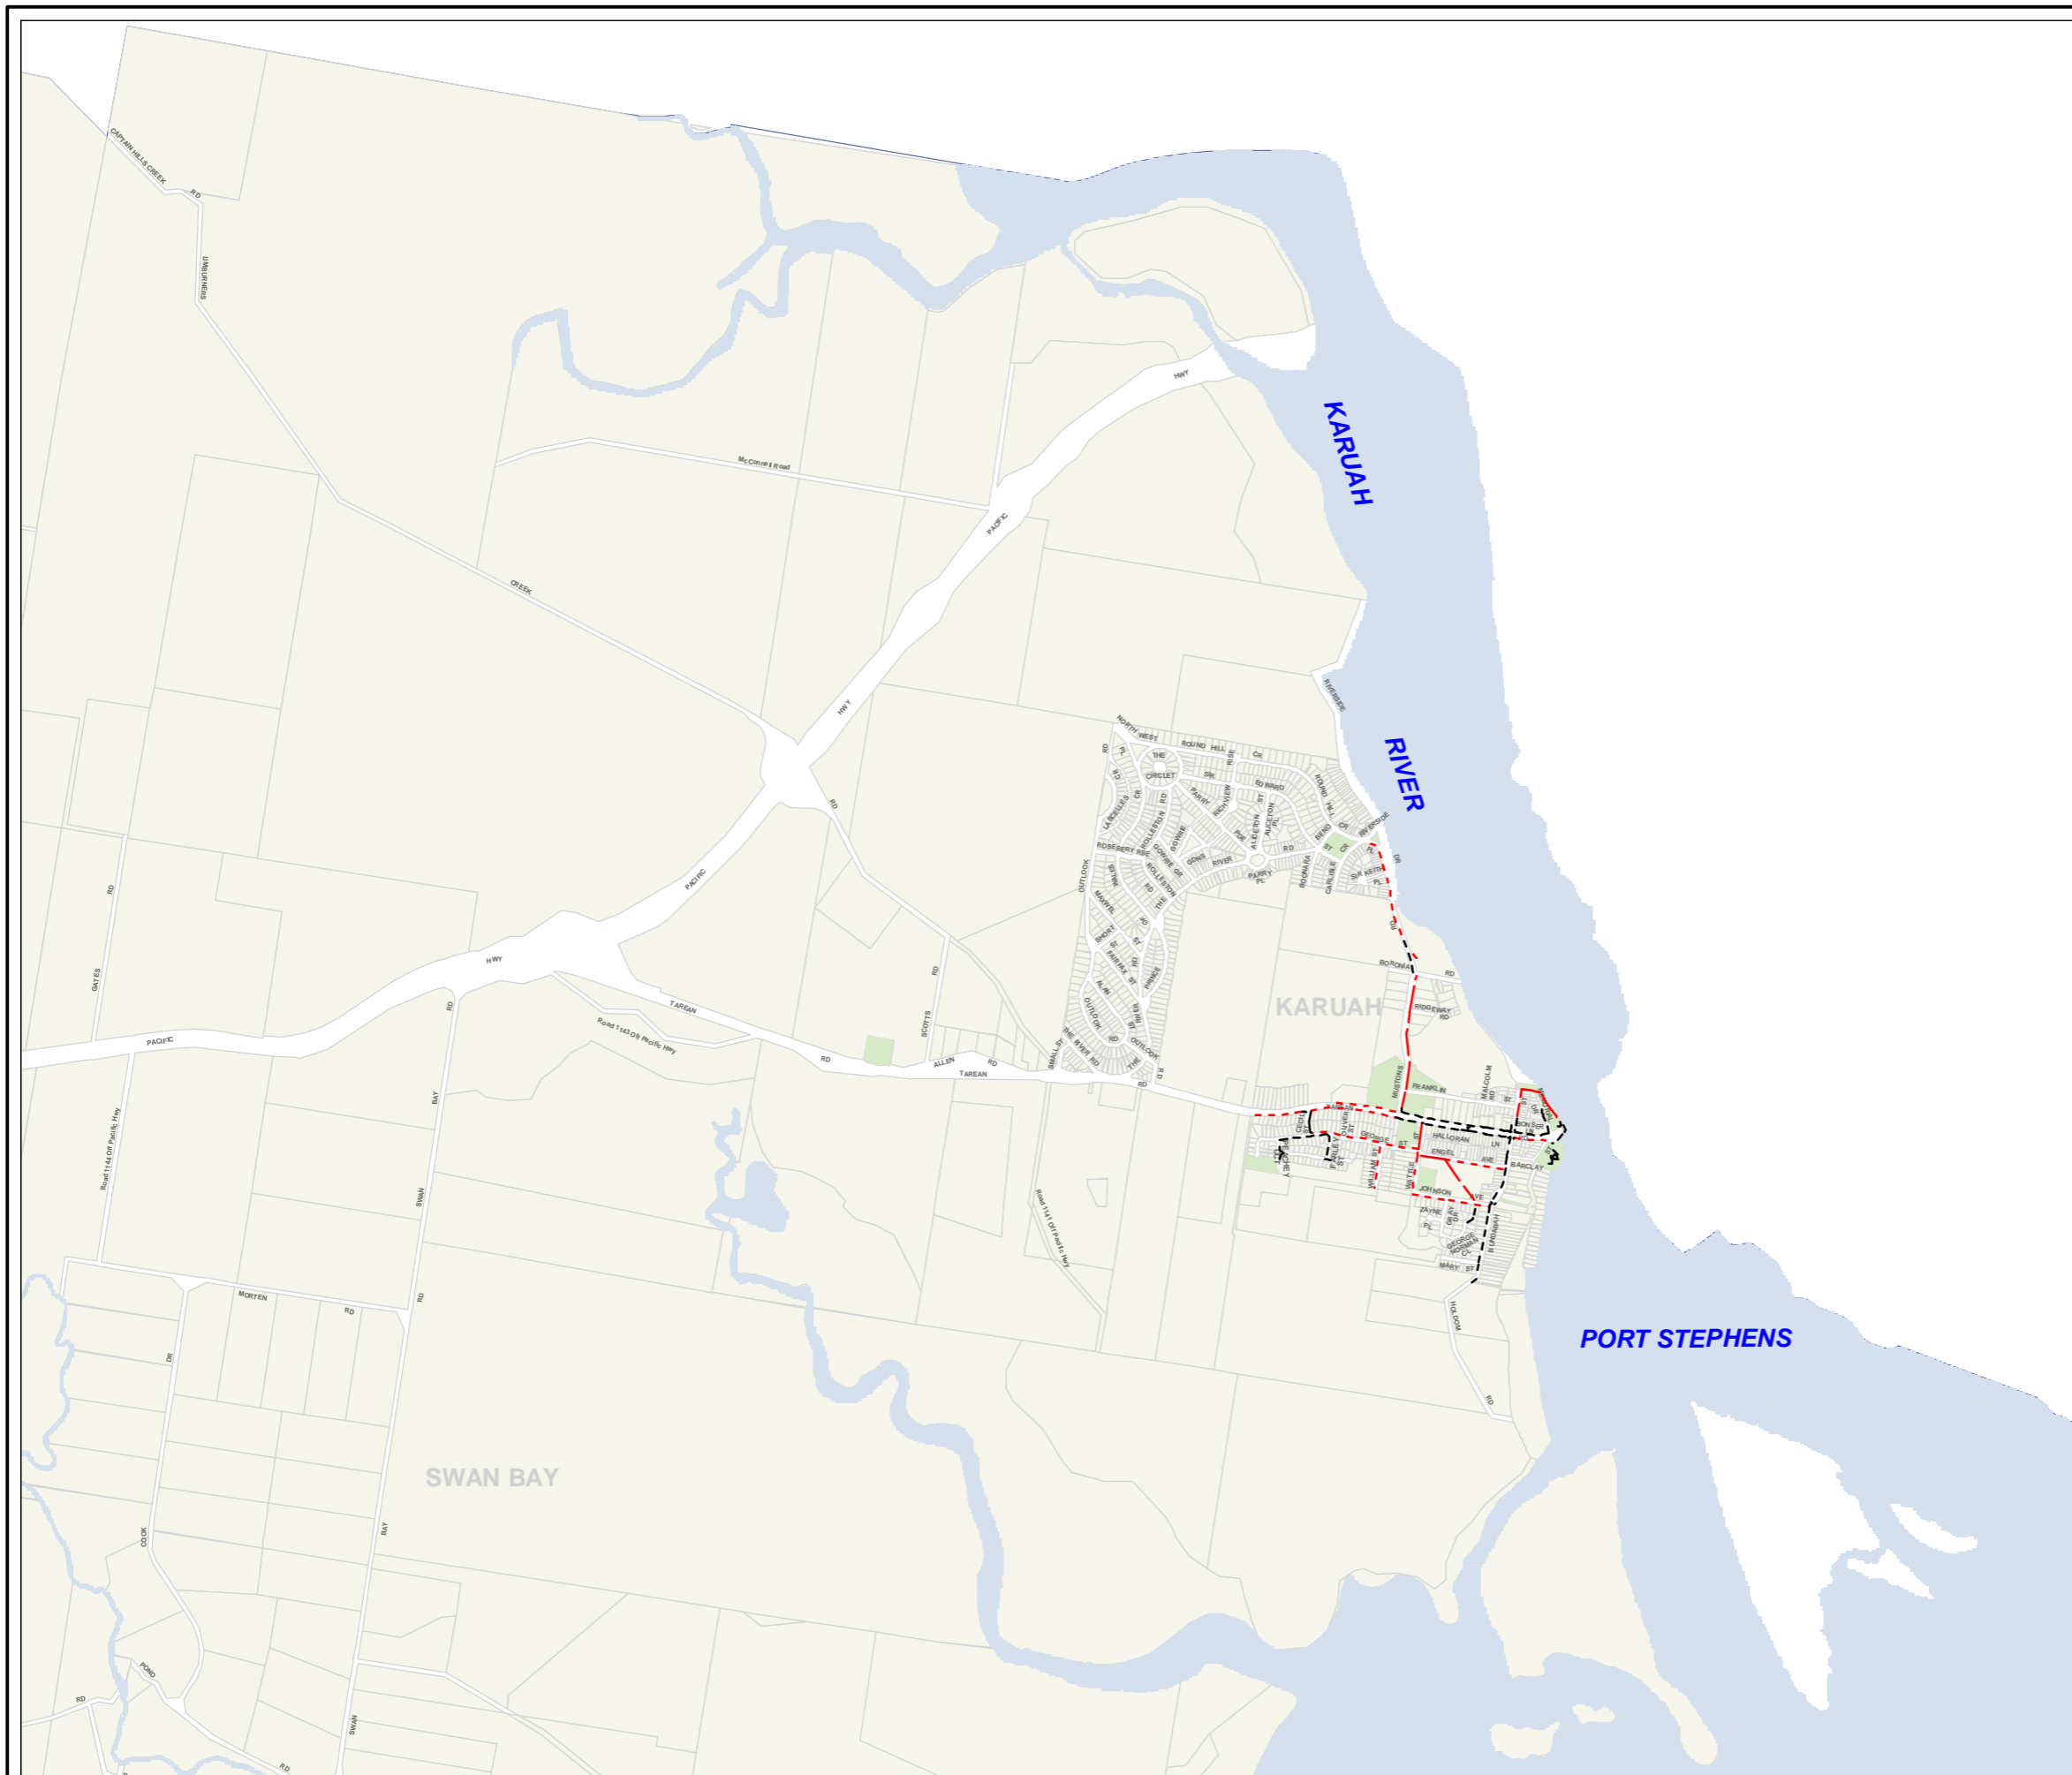

PORT STEPHENS
COUNCIL

The Pathways Plan

KARUAH

LEGEND

Pathways

Existing Infrastructure

----- Footpath

--- Shared Path

Proposed Infrastructure

----- Footpath

--- Shared Path

█ Parks/Reserves

© NSW Land & Property Information
© Port Stephens Council

MGA 56

SCALE: NOT TO SCALE

Edition Date: SEPTEMBER 2015