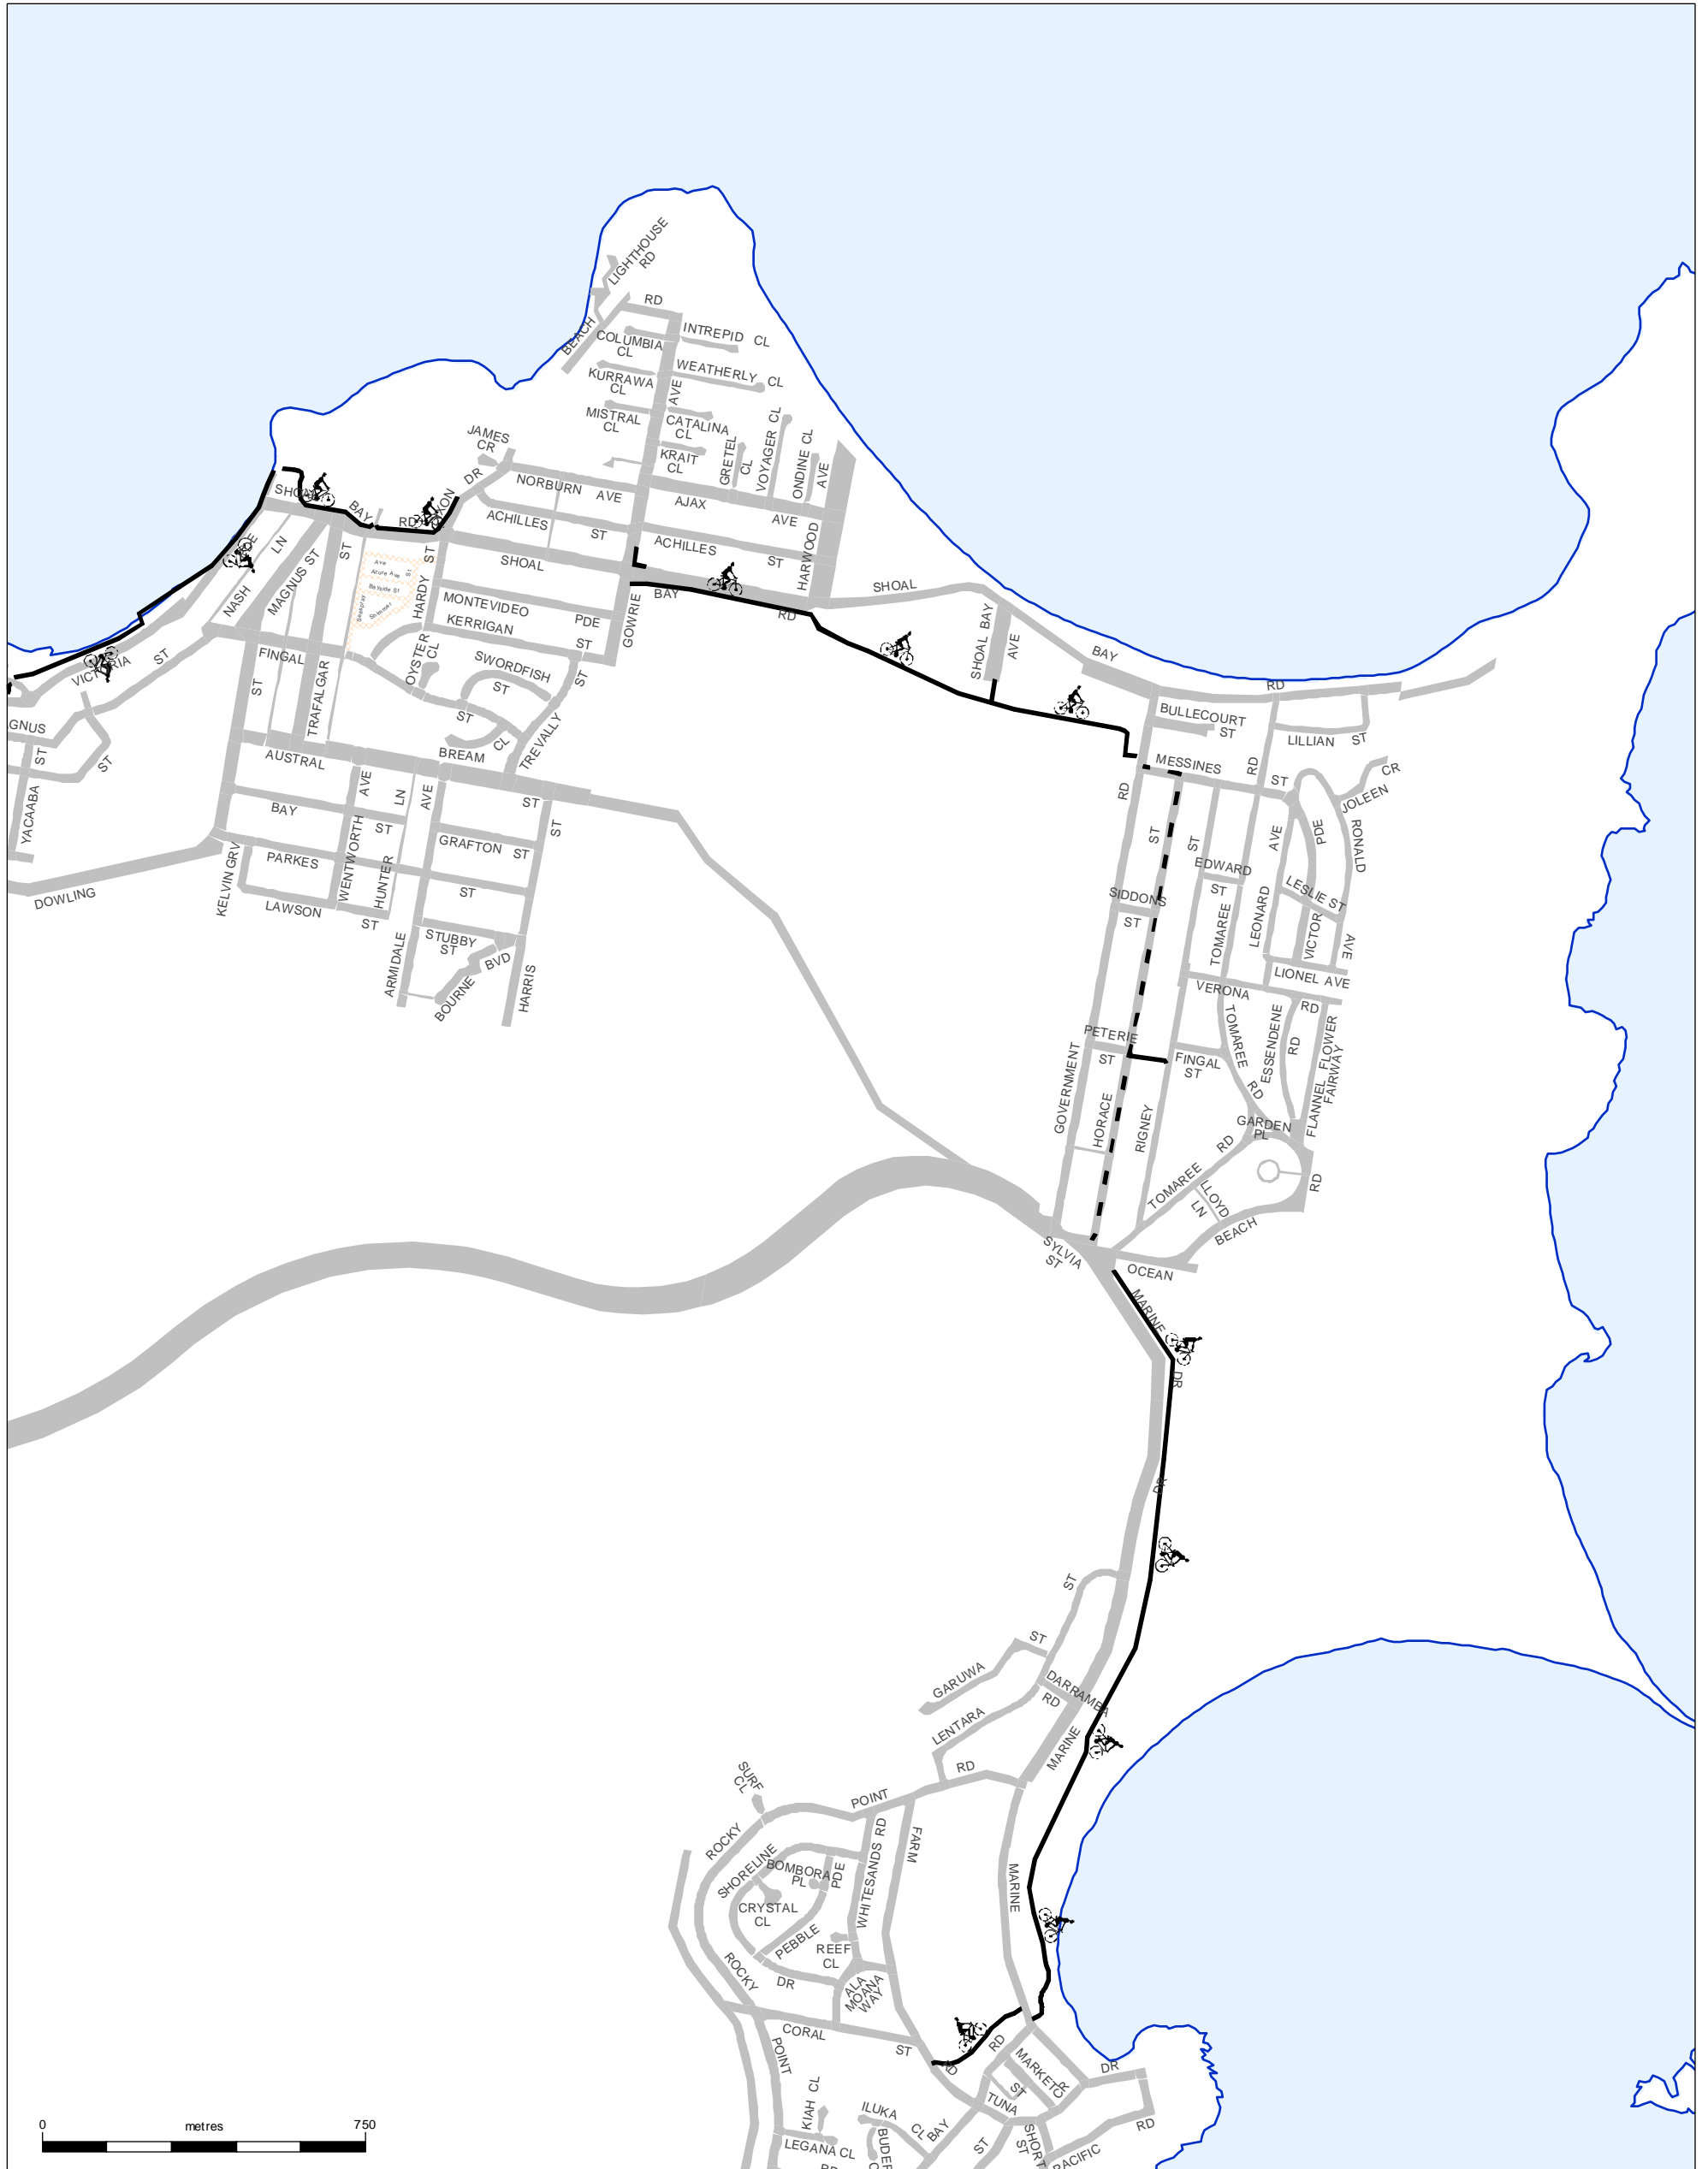

# Nelson Bay to Fingal Bay Cycleway

**DISCLAIMER**

Port Stephens Council accepts no responsibility for any errors, omissions or inaccuracies whatsoever contained within or arising from this map. Verification of the information shown should be obtained from an appropriately qualified person(s).

© Department Of Lands  
© Port Stephens Council

This map is not to be reproduced without prior consent.

**SHEET LOCALITY**

- EXISTING ON ROAD CYCLEPATH
- EXISTING SHARED PATH

SCALE: 1:15000

PRINTED ON: 13.09.05