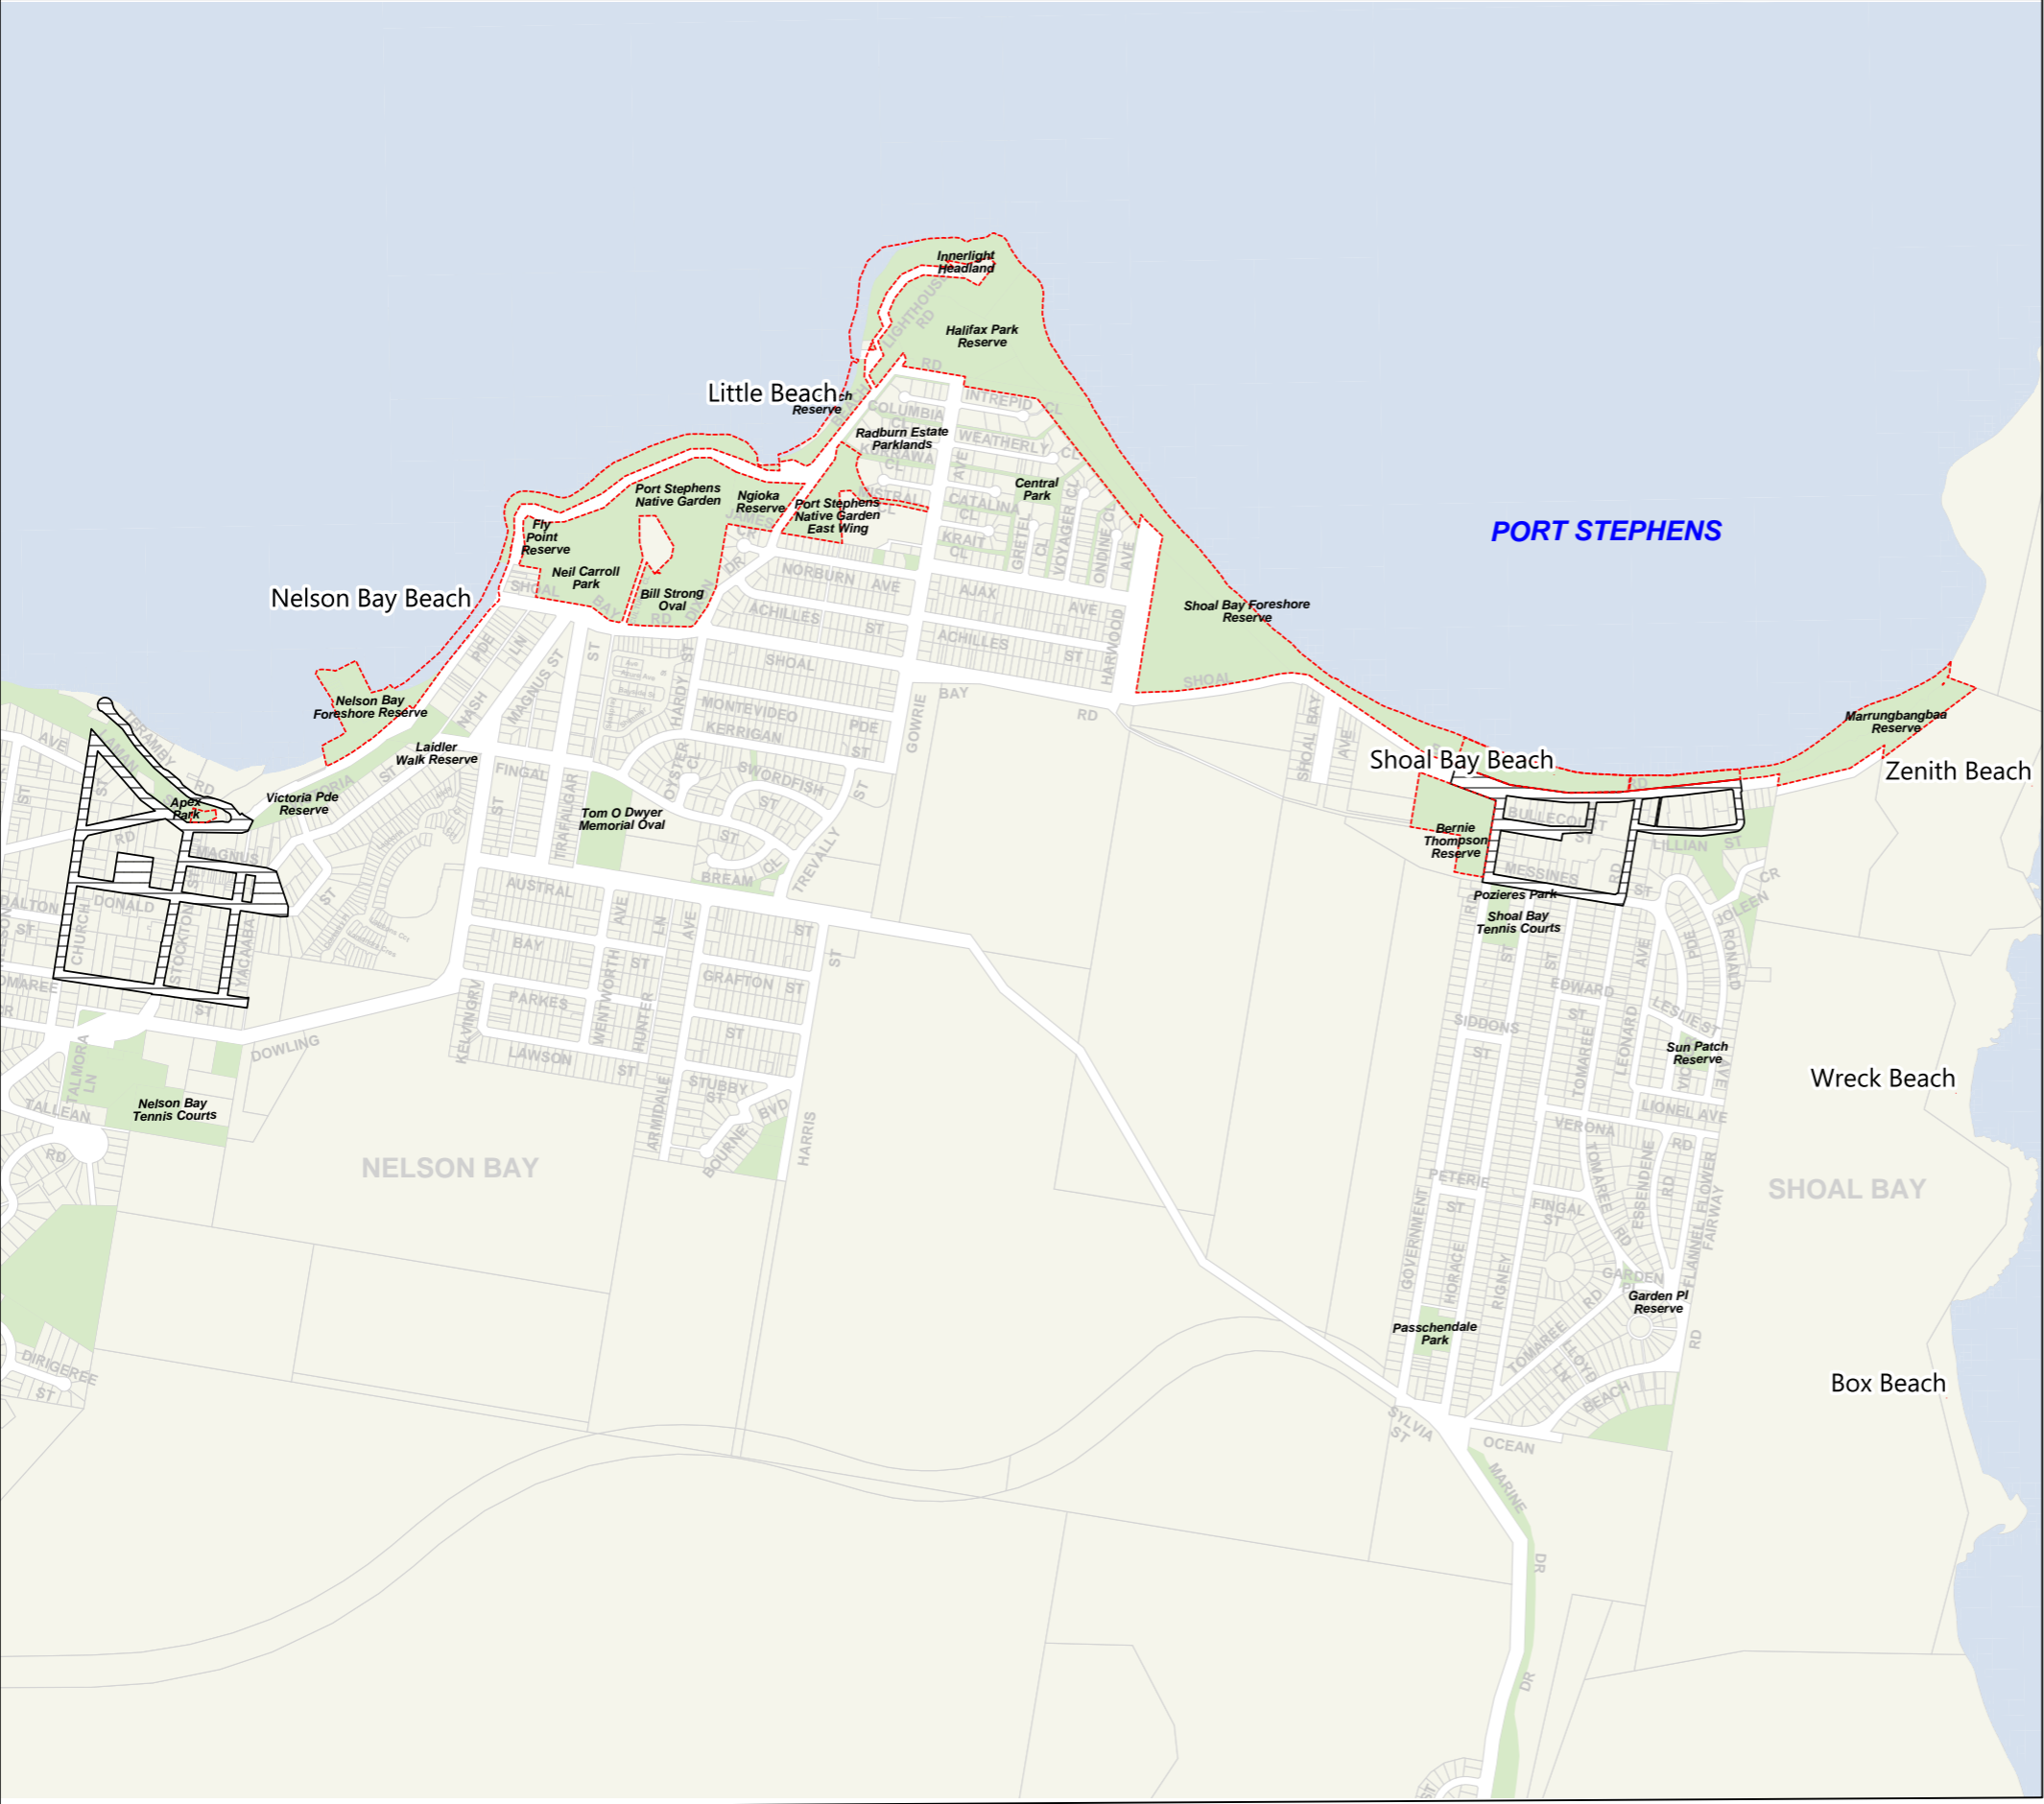

Special Events - No Alcohol Areas

New Year's Eve and Australia Day celebrations

PORT STEPHENS
COUNCIL

PORT STEPHENS COUNCIL
ALCOHOL PROHIBITED LOCATIONS
NEW YEARS EVE & AUSTRALIA DAY

LEGEND

-  **ALCOHOL PROHIBITED AREAS**
(Includes parks reserves and beaches outlined)
-  **ALCOHOL FREE ZONES**
(Includes streets, footpaths and carparks)

N
W E
S
MGA 56

DISCLAIMER

Port Stephens Council accepts no responsibility for any errors, omissions or inaccuracies whatsoever contained within or arising from this map. Verification of the information shown should be obtained by an appropriately qualified person(s).

SCALE: 1:15000 @ A3 PRINTED ON: 07.12.17