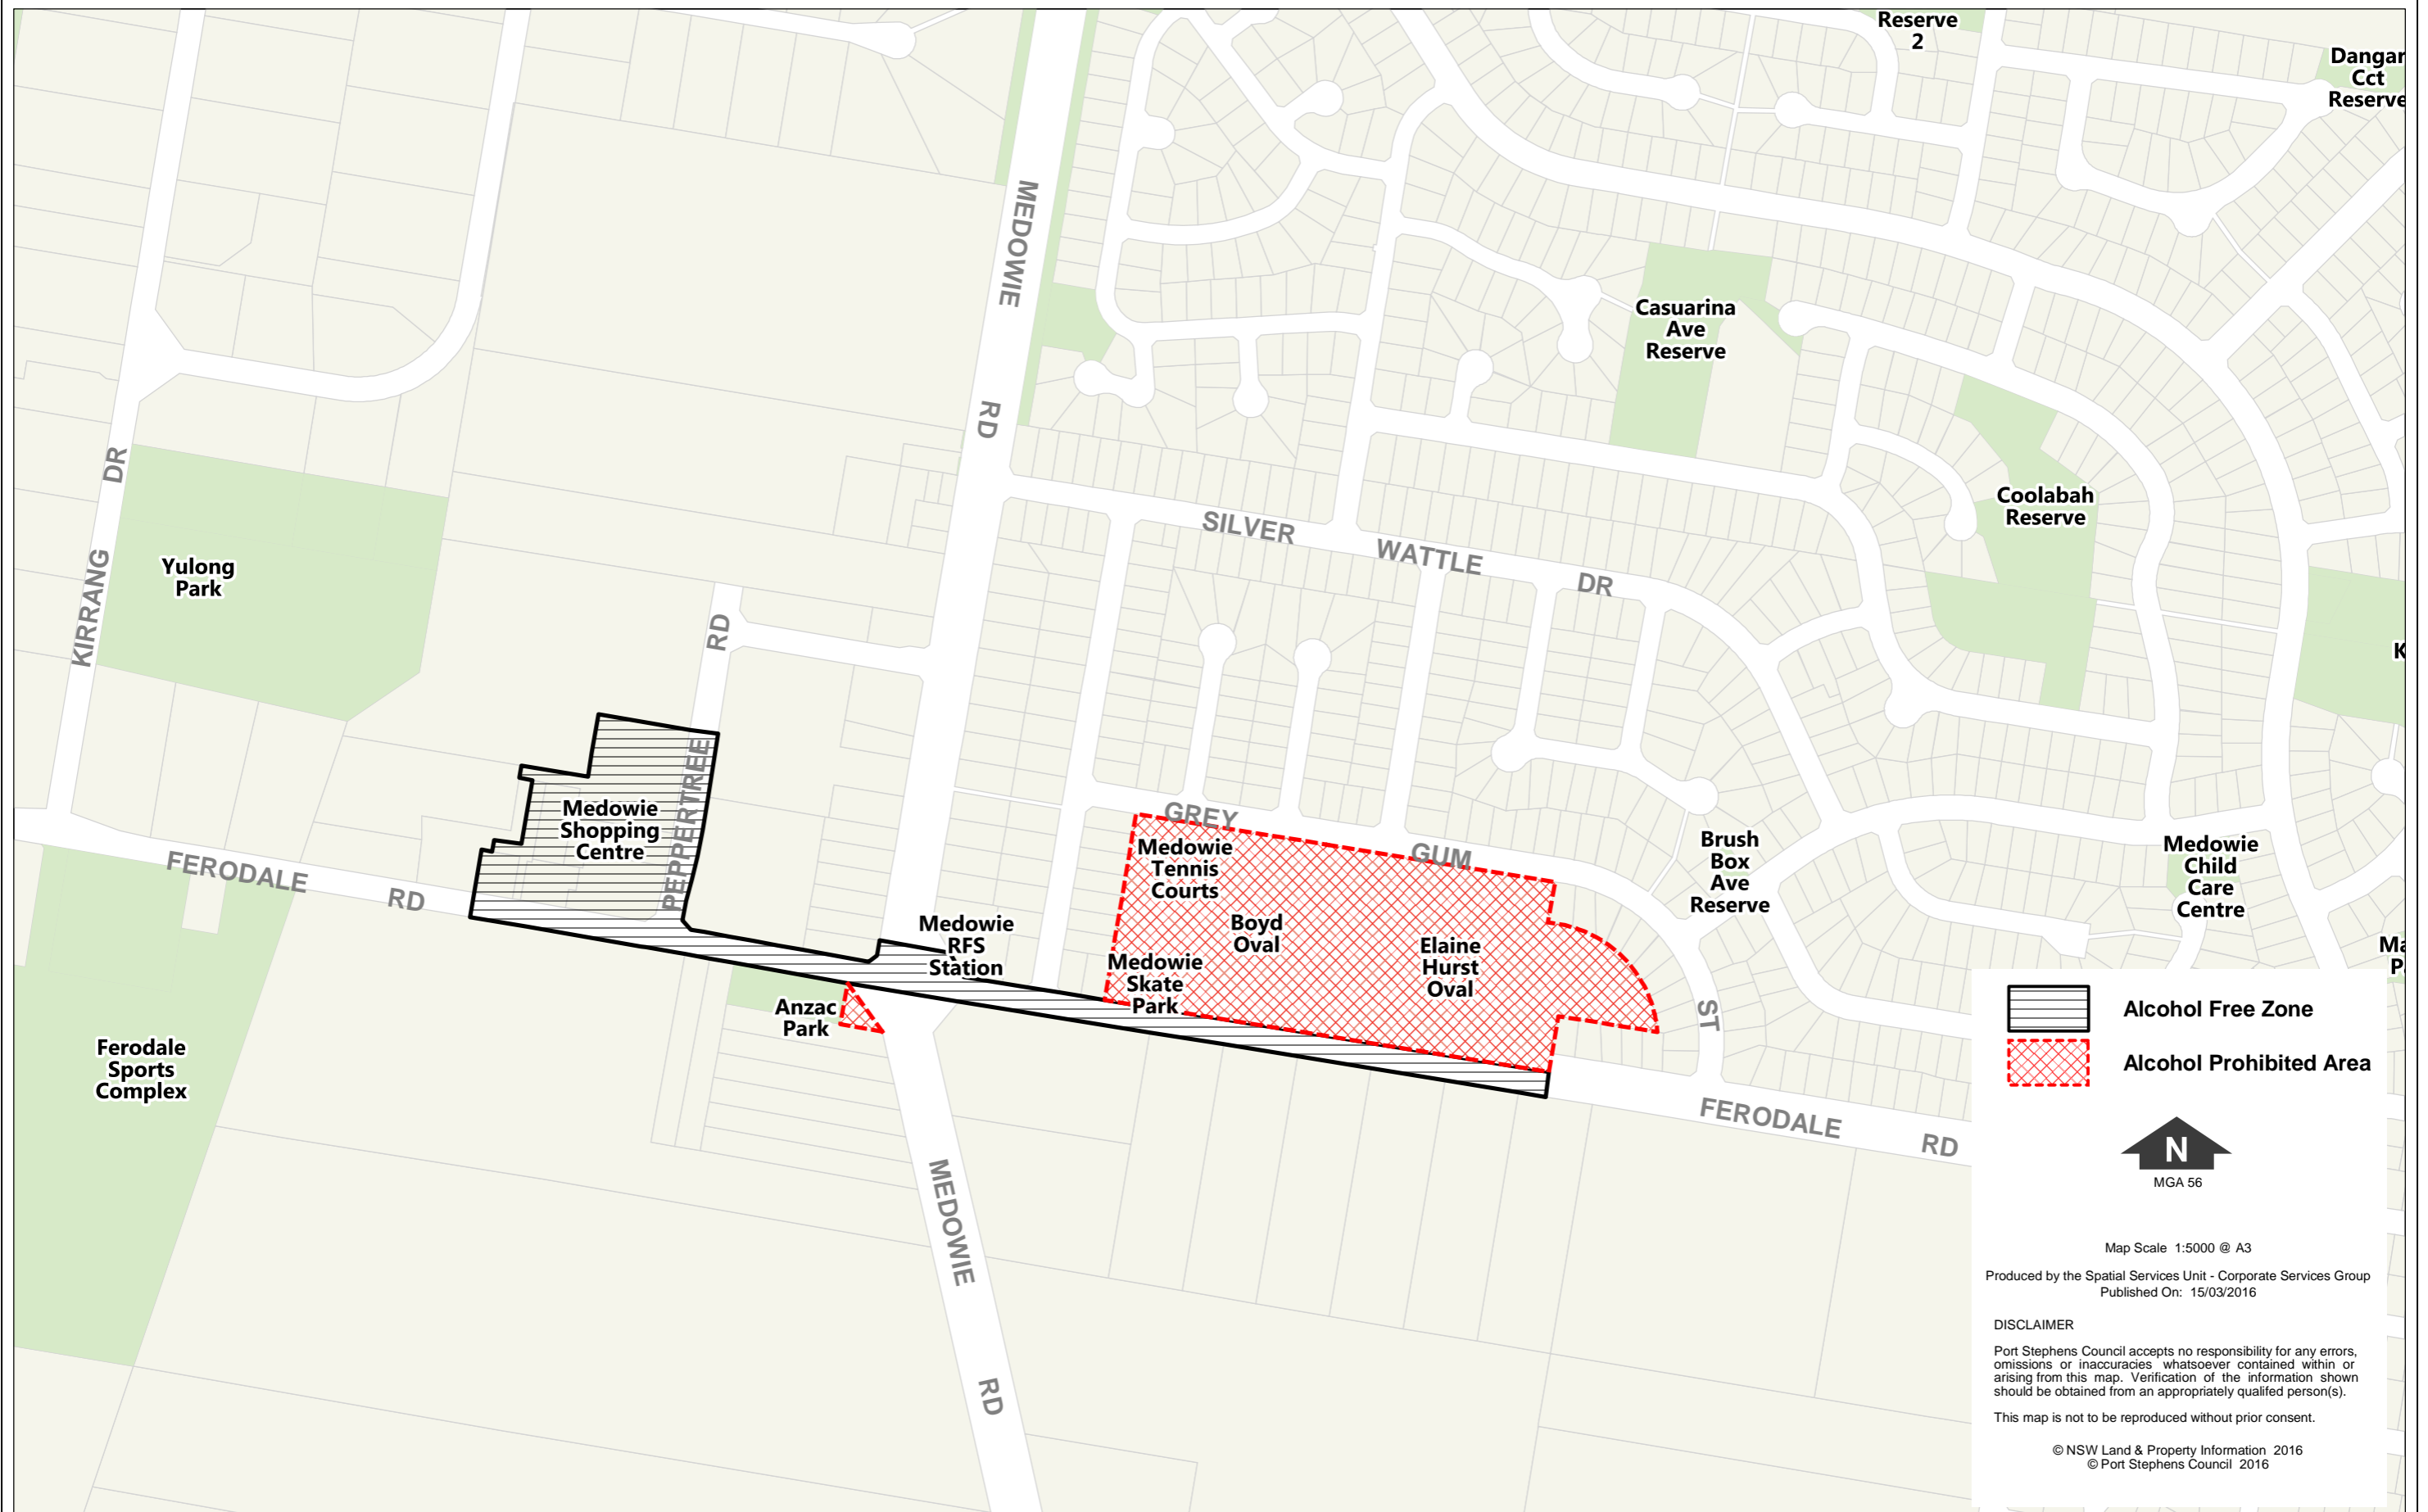

Medowie - 24 hour Alcohol Free Areas

-  Alcohol Free Zone
-  Alcohol Prohibited Area

Map Scale 1:5000 @ A3

Produced by the Spatial Services Unit - Corporate Services Group
Published On: 15/03/2016

DISCLAIMER