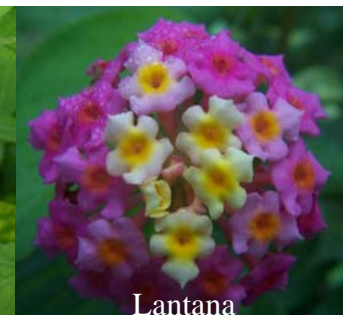

Class 2 Regionally Prohibited Plants

Control Requirements- The plant must be eradicated from the land and the land must be kept free of the plant.

Common name	Scientific name
Hygrophila	<i>Hygrophila costata</i>

Class 3 Regionally Controlled Plants

Control Requirements-The plant must be fully and continuously suppressed and destroyed.

Common name	Scientific name
Alligator Weed	<i>Alternanthera philoxeroides</i>
Groundsel Bush	<i>Baccharis halimifolia</i>
Mother-of-millions	<i>Bryophyllum</i> species and hybrids
Green Cestrum	<i>Cestrum parqui</i>
Salvinia	<i>Salvinia molesta</i>
Giant Parramatta Grass	<i>Sporobolus fertilis</i>

Class 4 Locally Controlled Plants

Control Requirements-The growth and spread of the plant must be controlled according to the measures specified in a management plan published by the local control authority.
*The plant may not be sold, propagated or knowingly distributed.