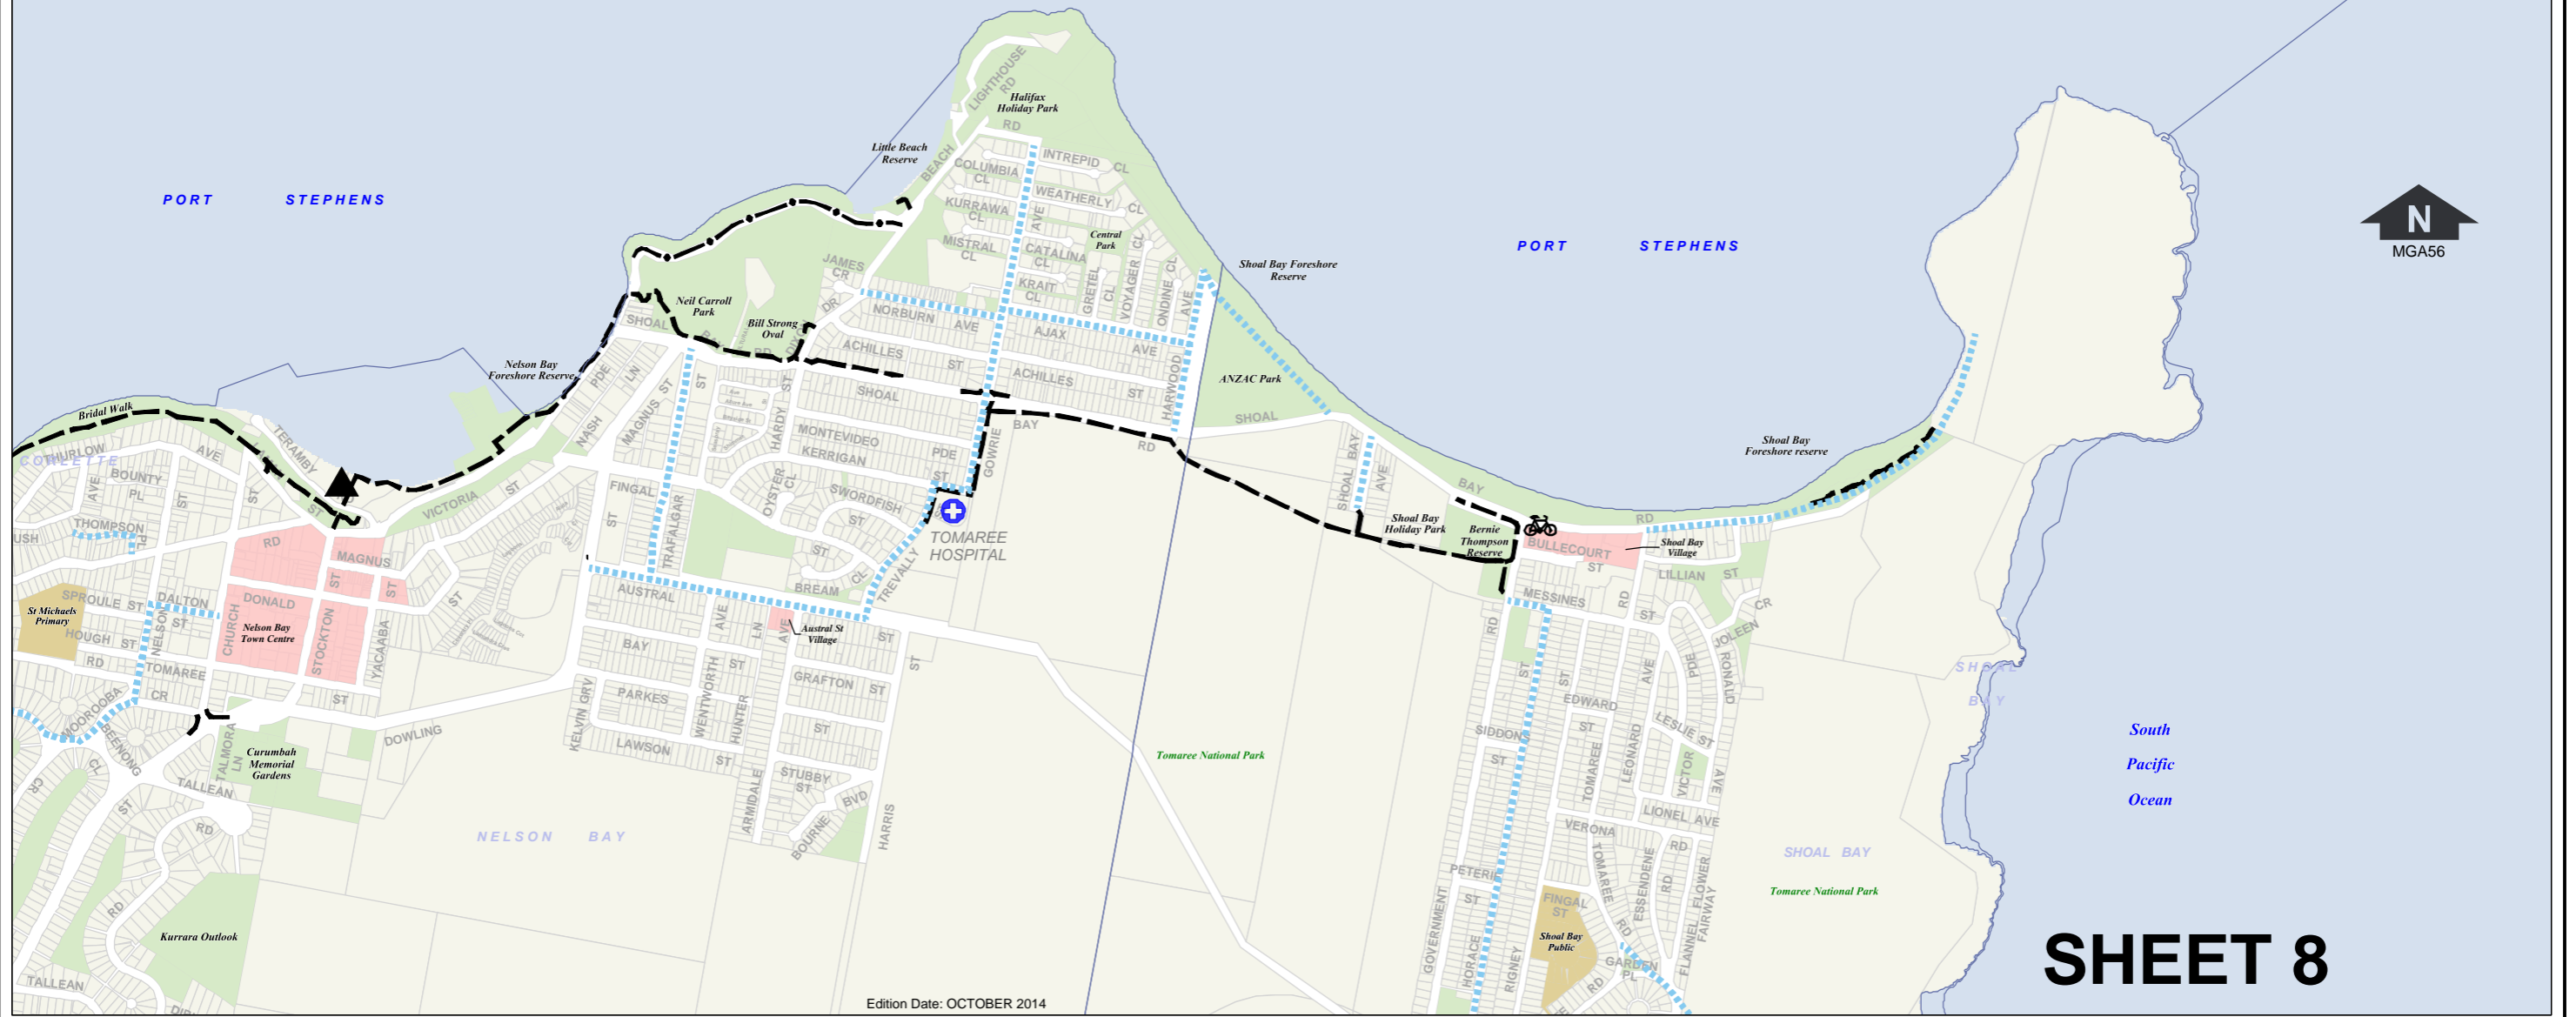

Port Stephens
COUNCIL

Bicycle Routes NELSON BAY - SHOAL BAY

SCALE: 1:15000 @ A3

KEY MAP

© Land & Property Management Authority
© Port Stephens Council

- LEGEND**
- Shared Path
 - On-Road Bike Lane
 - Alternative Route
 - Bike Rack
 - Parks/Reserves
 - Schools
 - Town/Village Centre
 - Bicycle Repair Shop