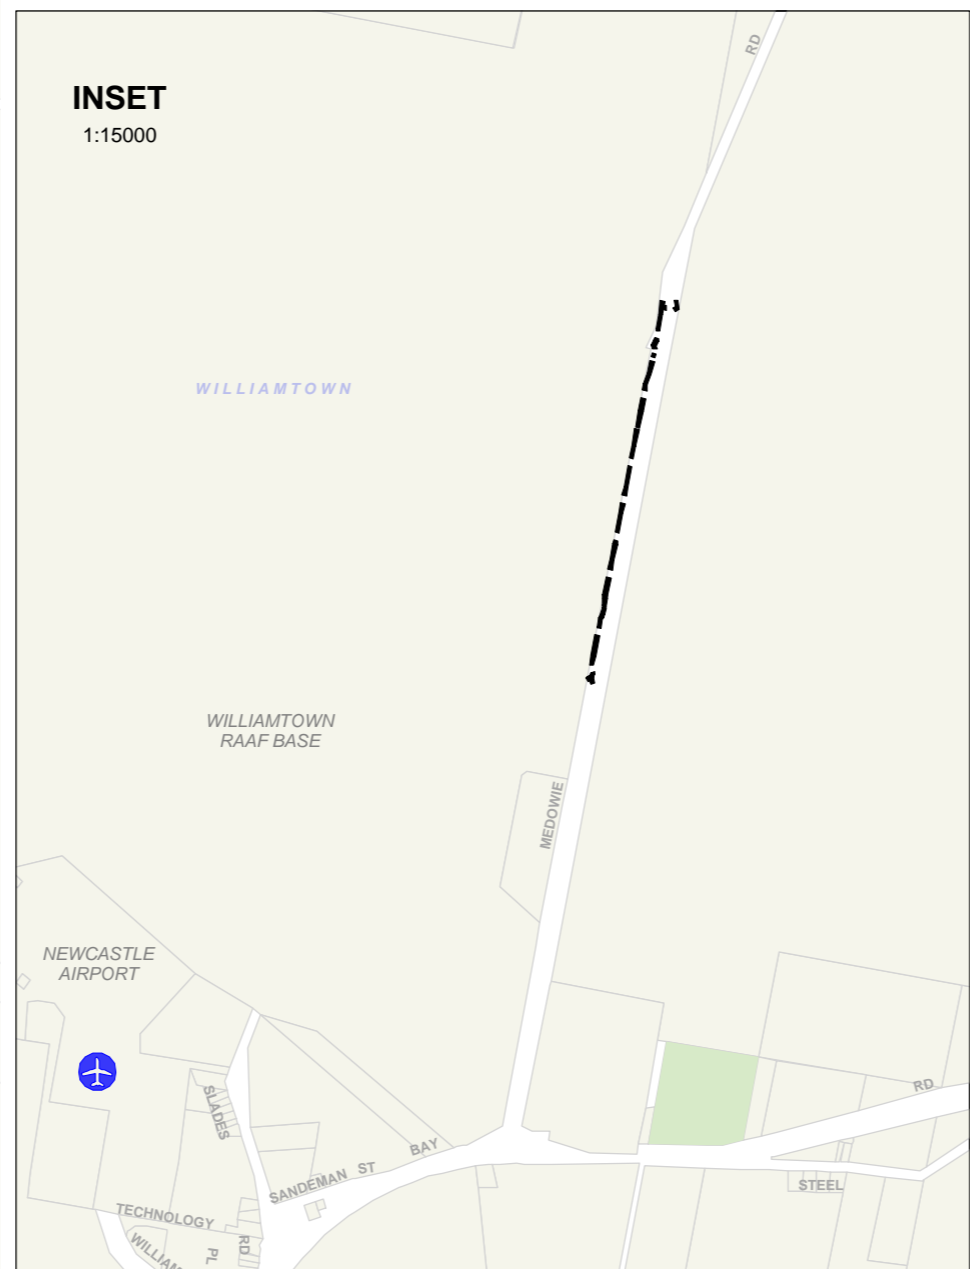

Port Stephens COUNCIL

Bicycle Routes CAMPVALE

SCALE: 1:15000 @ A3

- LEGEND**
- Shared Path
 - On-Road Bike Lane
 - Alternative Route
 - Bike Rack
 - Parks/Reserves
 - Schools
 - Town/Village Centre
 - Bicycle Repair Shop