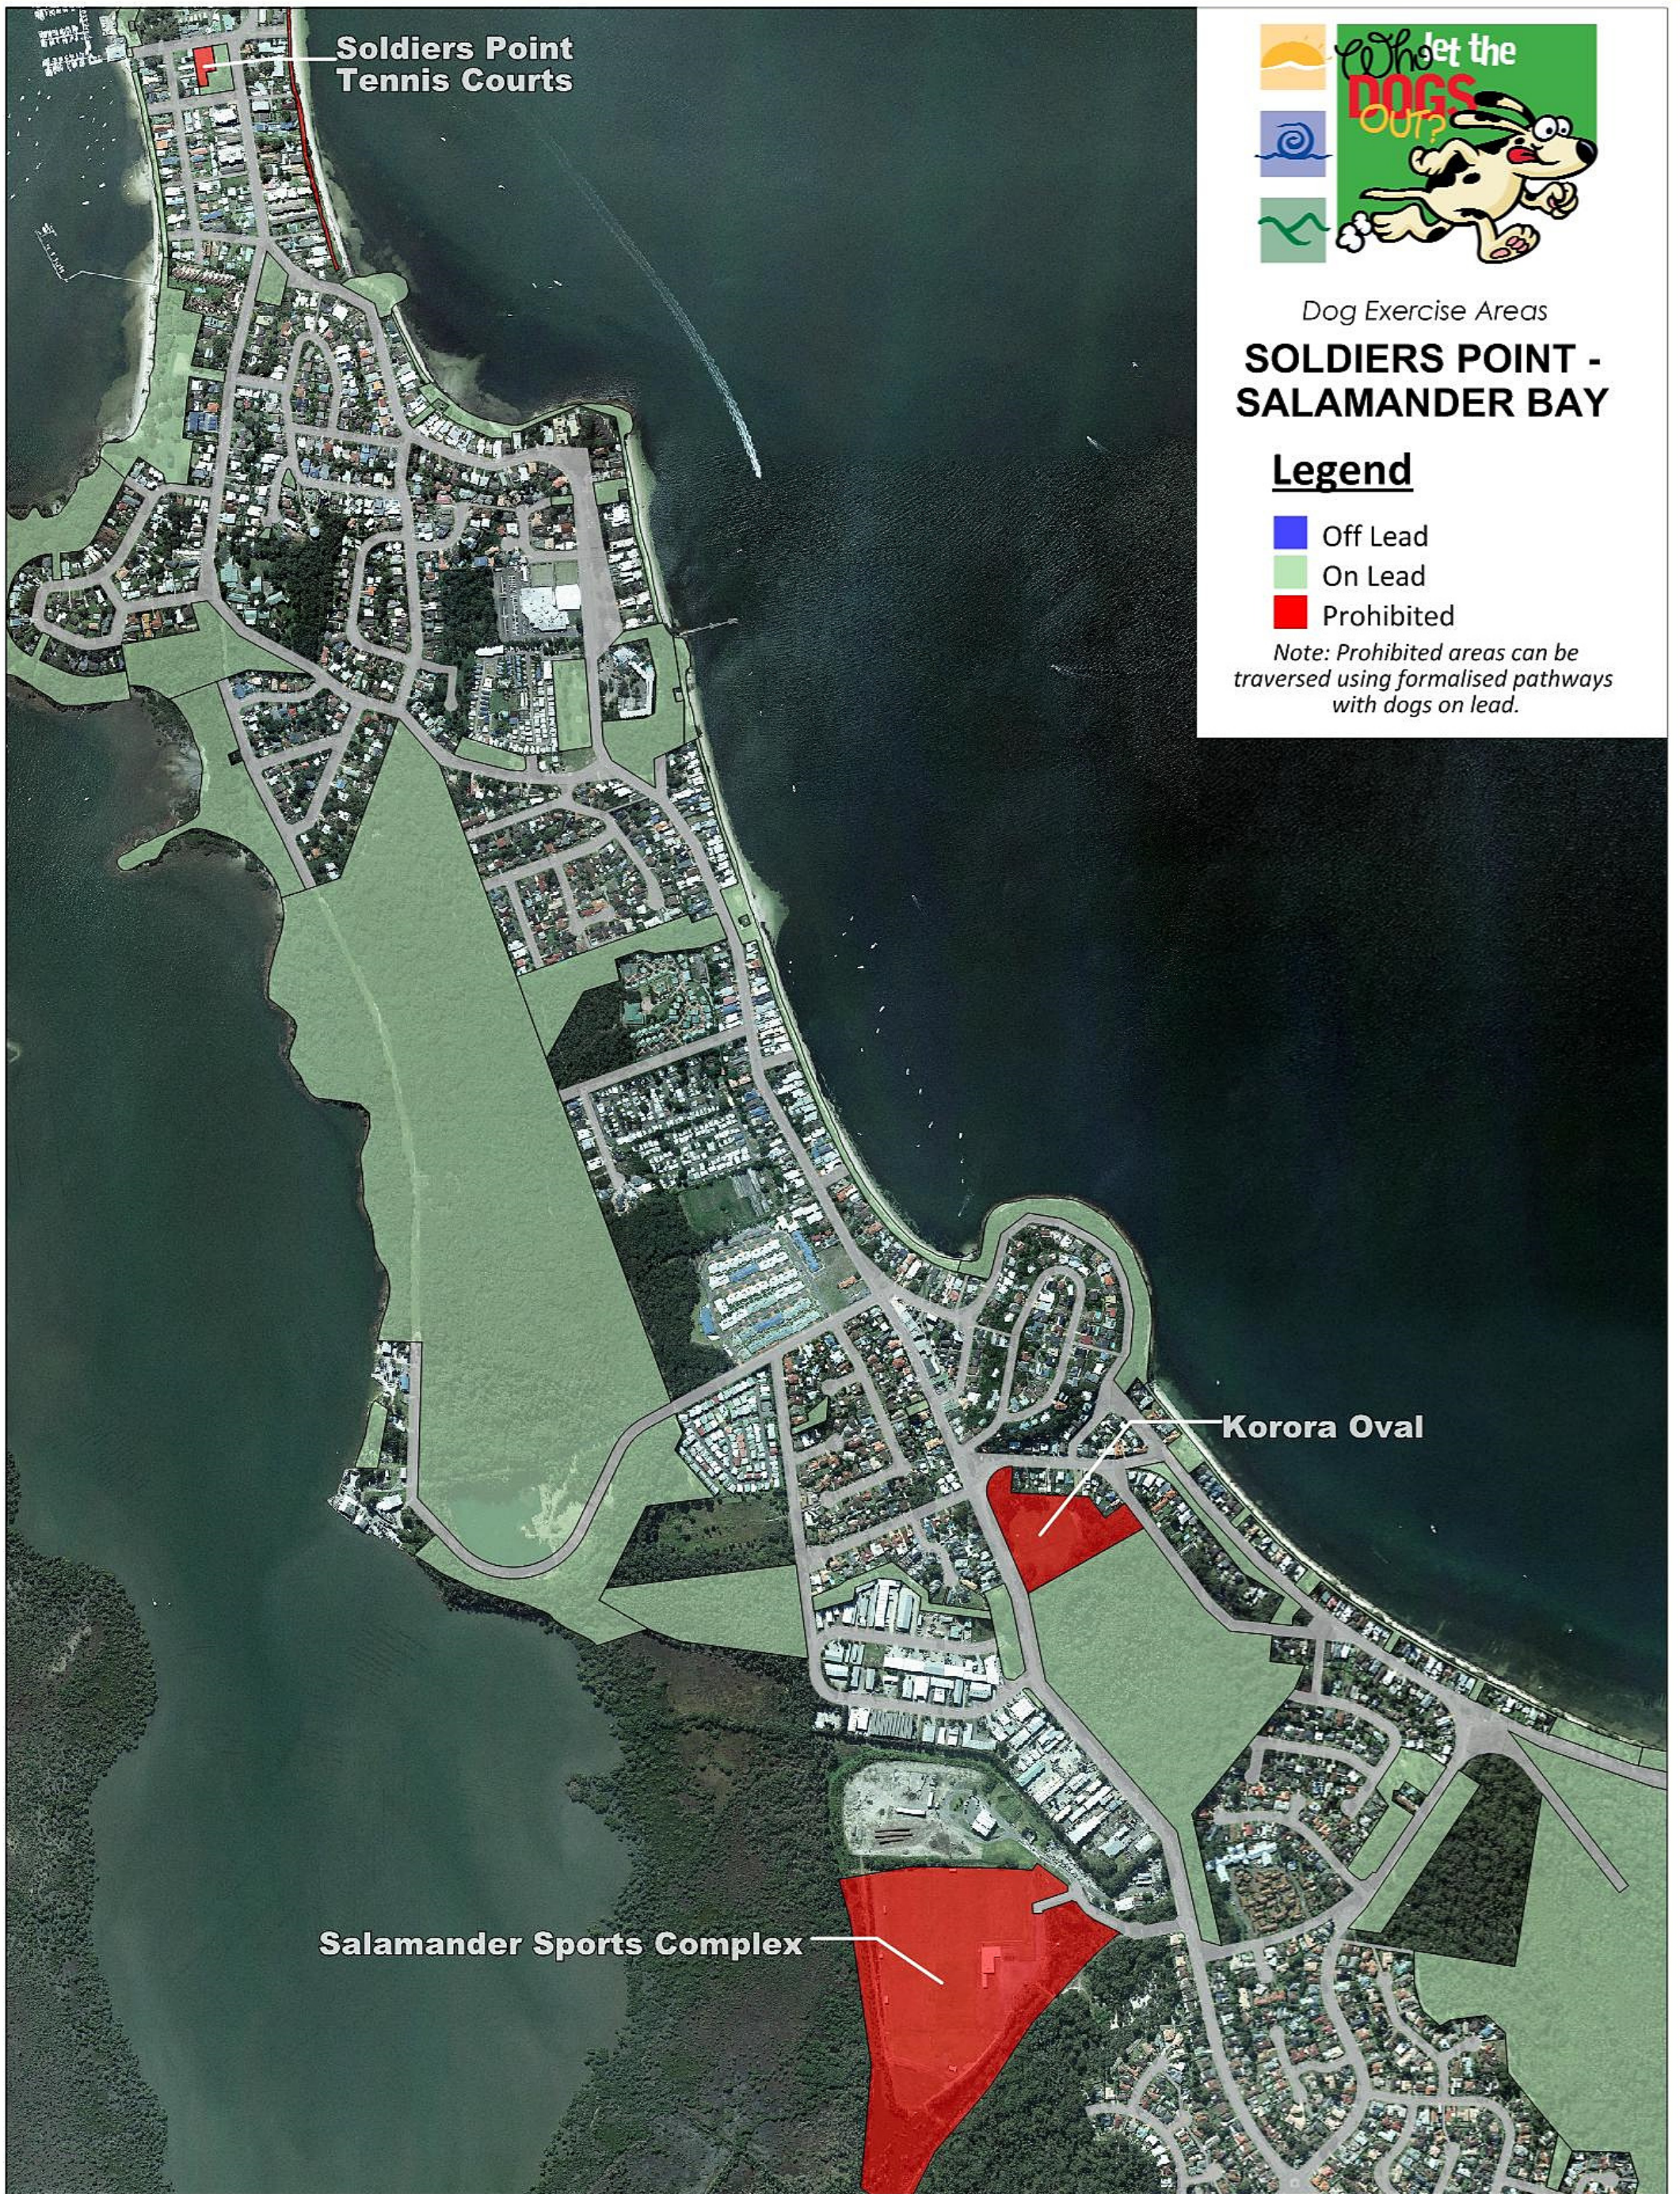

Soldiers Point
Tennis Courts

Dog Exercise Areas

SOLDIERS POINT - SALAMANDER BAY

Legend

- Off Lead
- On Lead
- Prohibited

Note: Prohibited areas can be traversed using formalised pathways with dogs on lead.

Salamander Sports Complex

Korora Oval

DISCLAIMER

Port Stephens Council accepts no responsibility for any errors, omissions or inaccuracies whatsoever contained within or arising from this map. Verification of the information shown should be obtained from an appropriately qualified person(s).

This map is not to be reproduced without prior consent.

© NSW Land & Property Information 2014
© Port Stephens Council 2014
© Vekia Pty Ltd 2012

SHEET LOCALITY

SCALE: 1:11000@ A3

PRINTED ON: 19.11.14