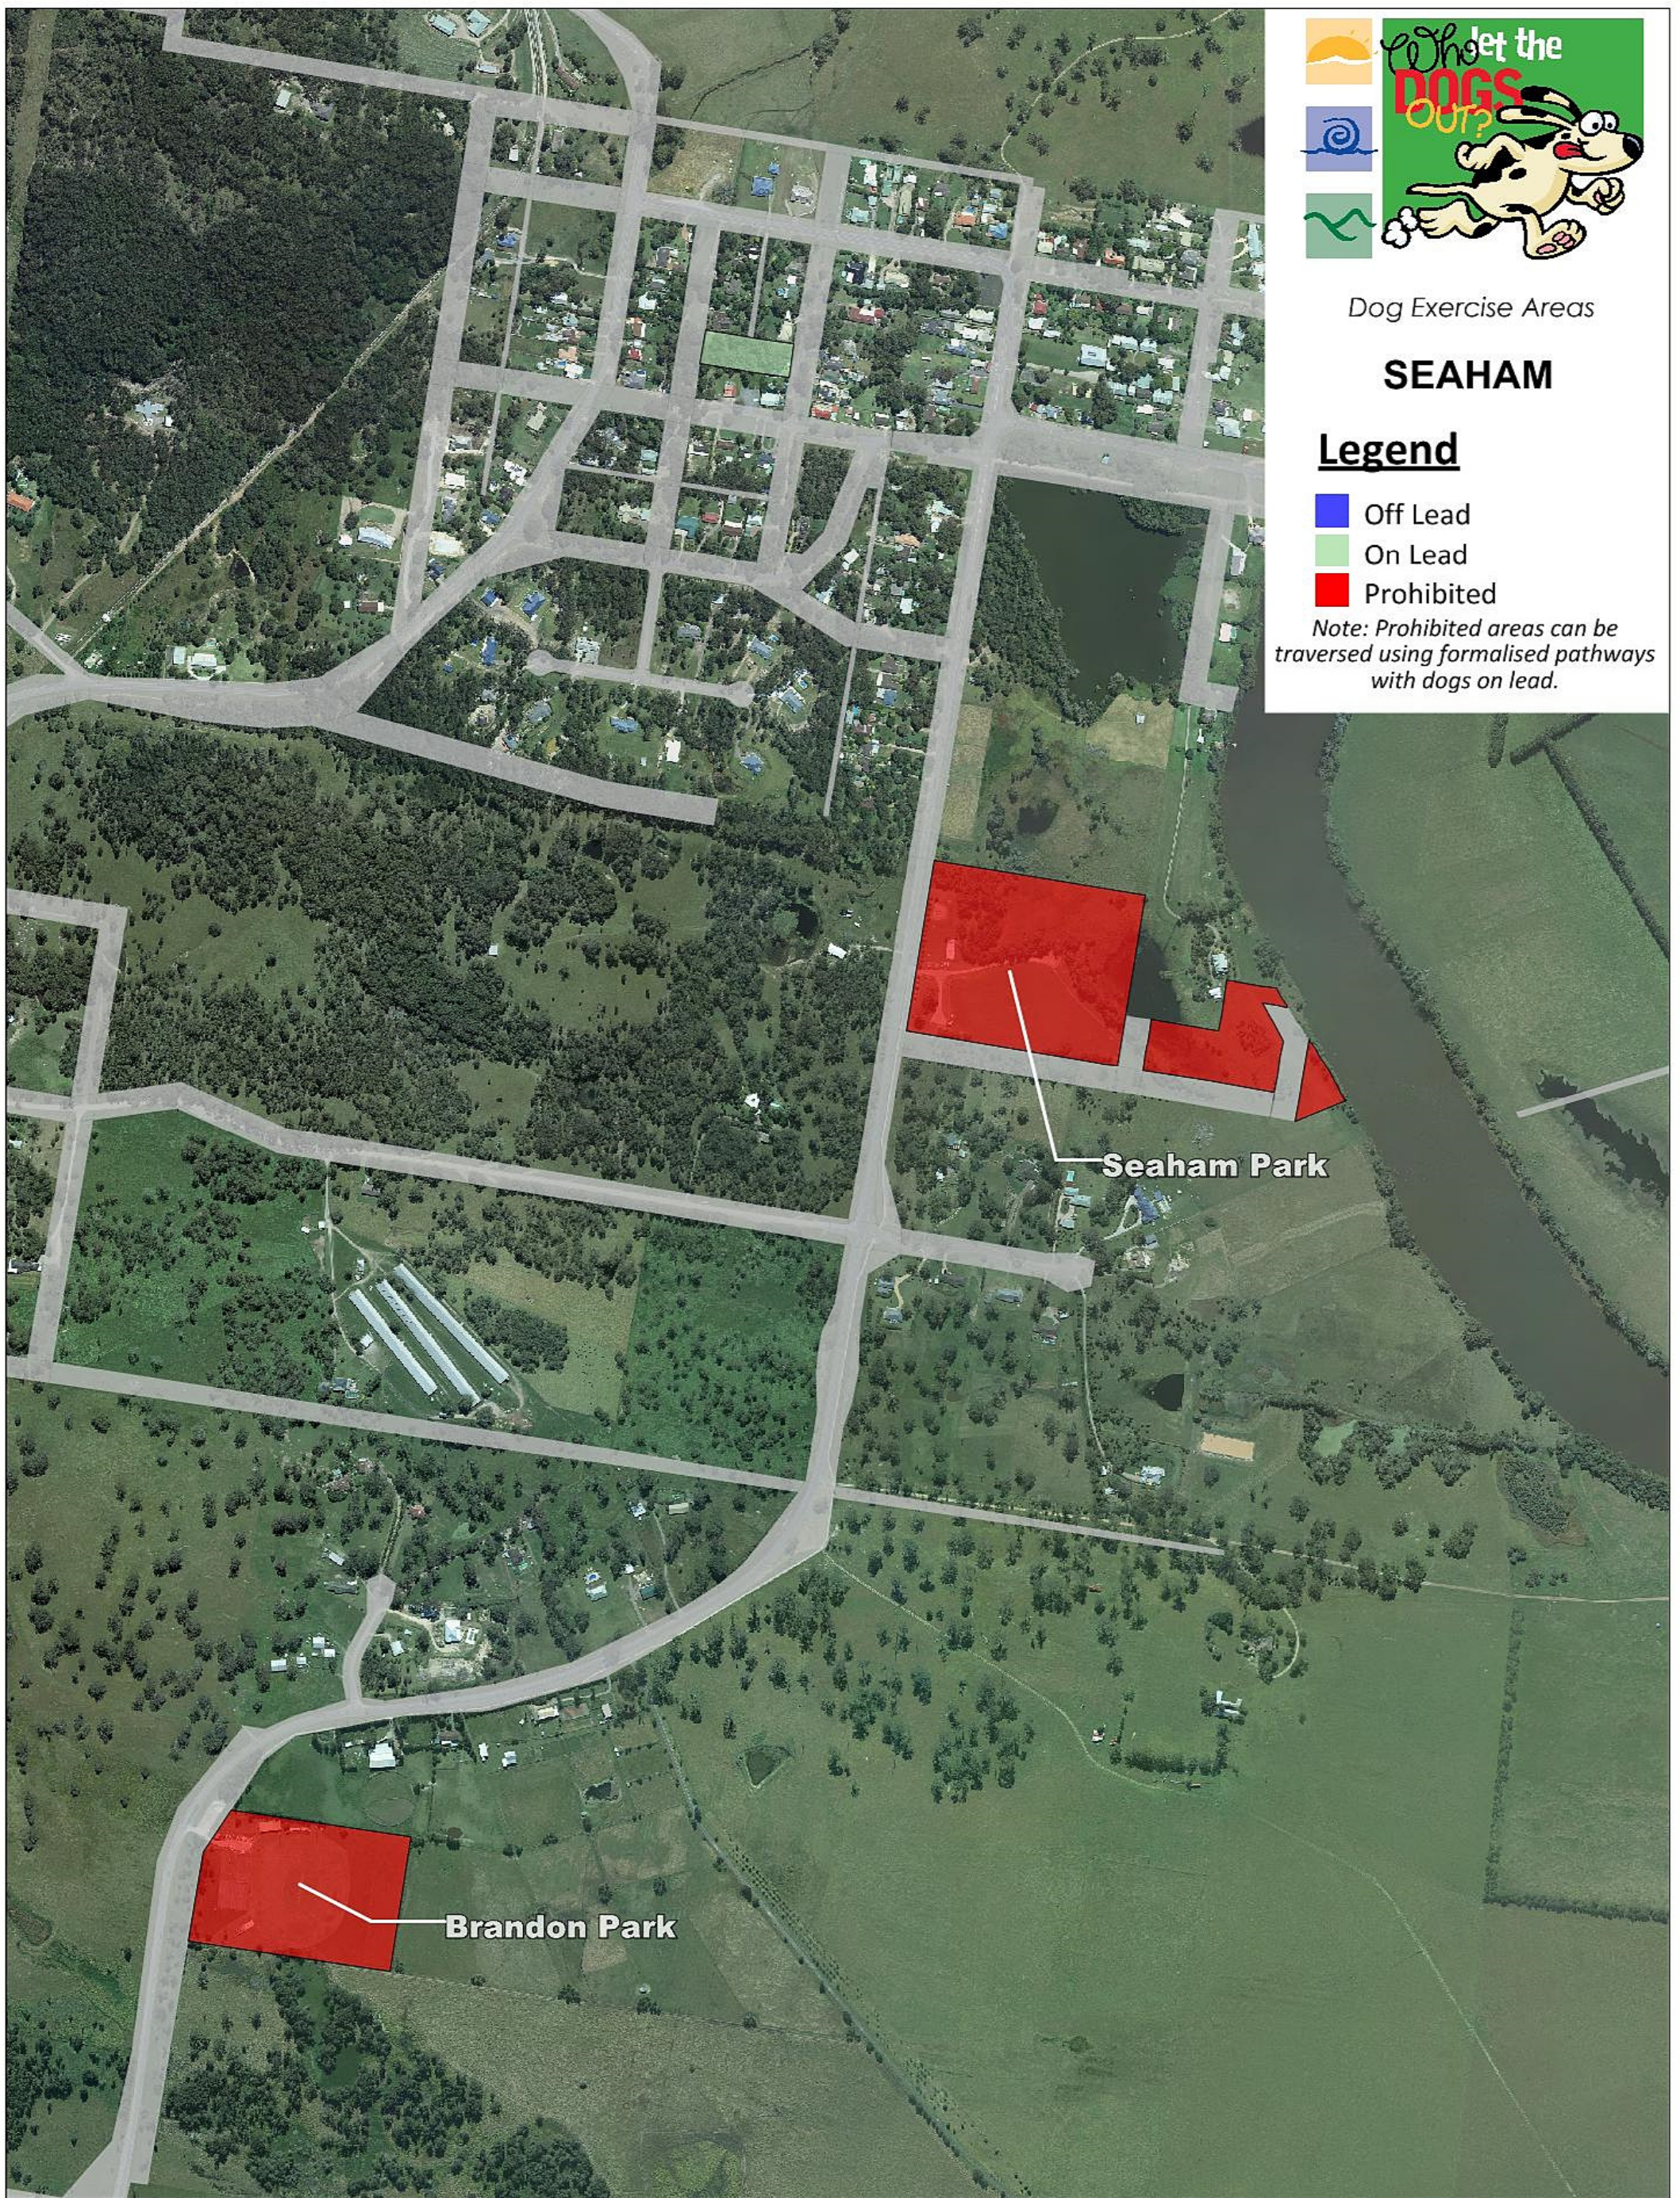

Dog Exercise Areas

## SEAHAM

### Legend

- Off Lead
- On Lead
- Prohibited

*Note: Prohibited areas can be traversed using formalised pathways with dogs on lead.*

**DISCLAIMER**

Port Stephens Council accepts no responsibility for any errors, omissions or inaccuracies whatsoever contained within or arising from this map. Verification of the information shown should be obtained from an appropriately qualified person(s).